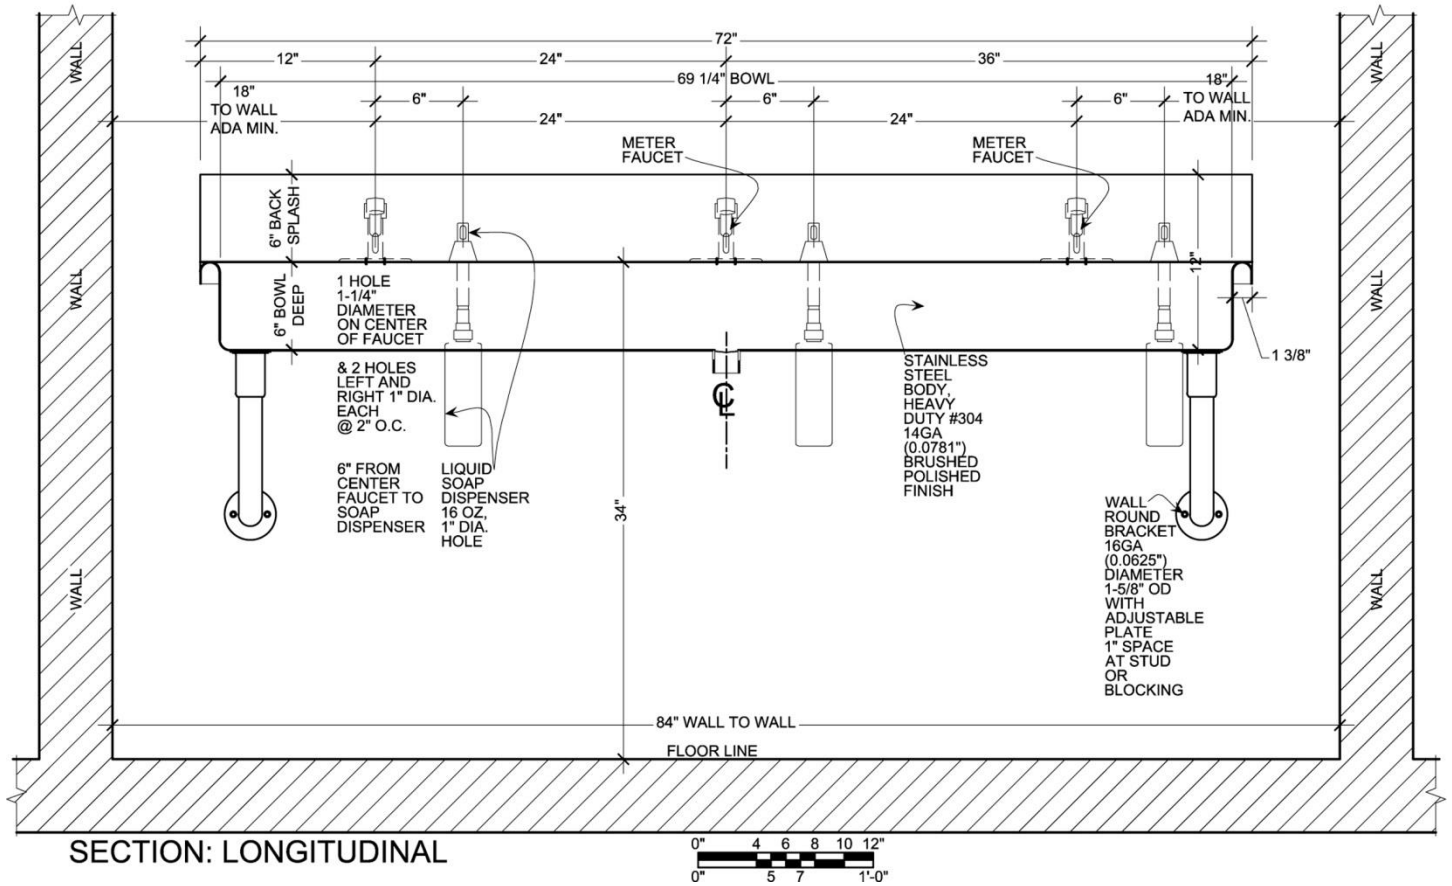

**ADA WASH UP SINK WITH DECK FAUCET: 3 STATION 72" STAINLESS STEEL WITH  
METER FAUCETS MODEL: [ADA-D33M72206R](#)**

**MADE IN AMERICA**

# SHOPDRAWING

**ITEMS INCLUDED:**

ALL ITEMS INCLUDED:

METERING FAUCET  
MODEL: BSM-S-72  
INCLUDED

SOAP DISPENSER  
MODEL: BSM-6322

**ANCHORING:**