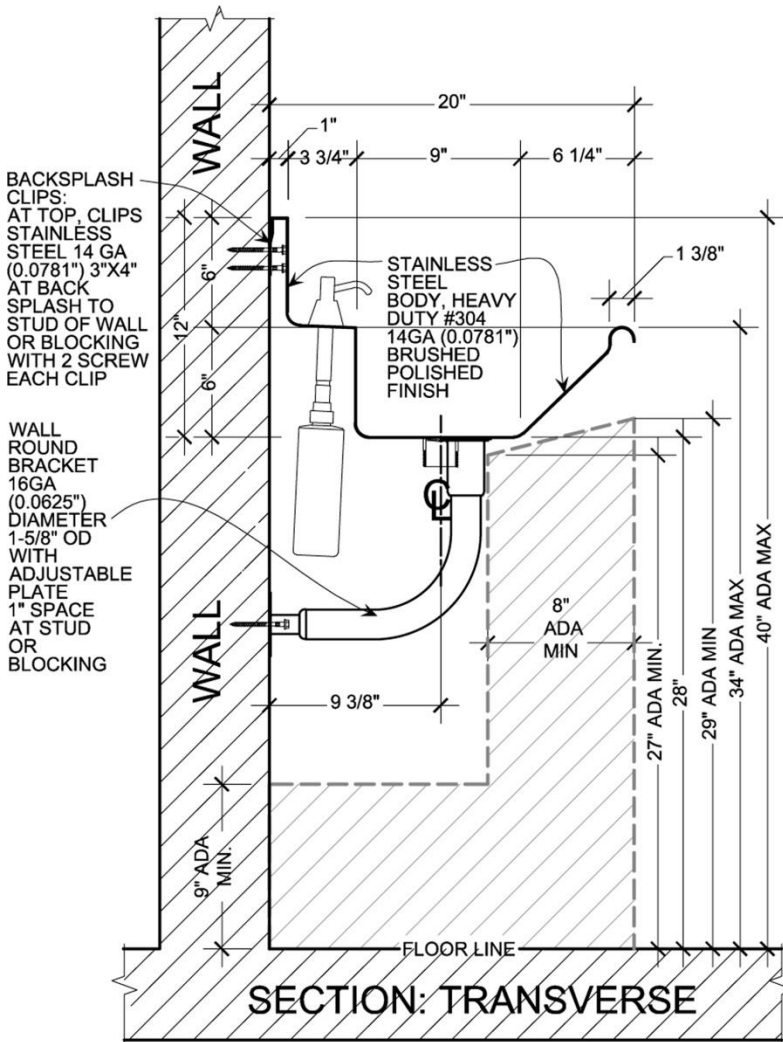

**ADA WASH UP SINK WITH DECK FAUCET: 3 STATION 72" STAINLESS STEEL WITH  
METER FAUCETS MODEL: [ADA-D33M72206R](#)**

**MADE IN AMERICA**

# SHOPDRAWING

**ITEMS INCLUDED:**

ALL ITEMS INCLUDED:

METERING FAUCET  
MODEL: BSM-S-72  
INCLUDED

SOAP DISPENSER  
MODEL: BSM-6322

**ANCHORING:**