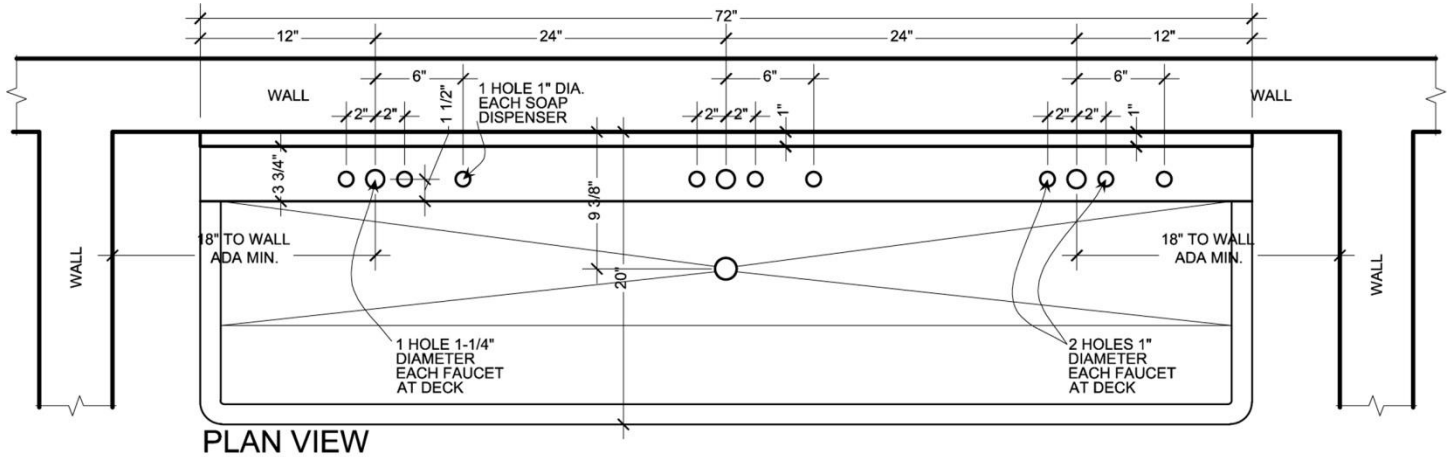

**ADA WASH UP SINK WITH DECK FAUCET: 3 STATION 72" STAINLESS STEEL WITH  
METER FAUCETS MODEL: [ADA-D33M72206R](#)**

**MADE IN AMERICA**

# SHOPDRAWING

**ITEMS INCLUDED:**

ALL ITEMS INCLUDED:

METERING FAUCET  
MODEL: BSM-S-72  
INCLUDED

SOAP DISPENSER  
MODEL: BSM-6322

**ANCHORING:**