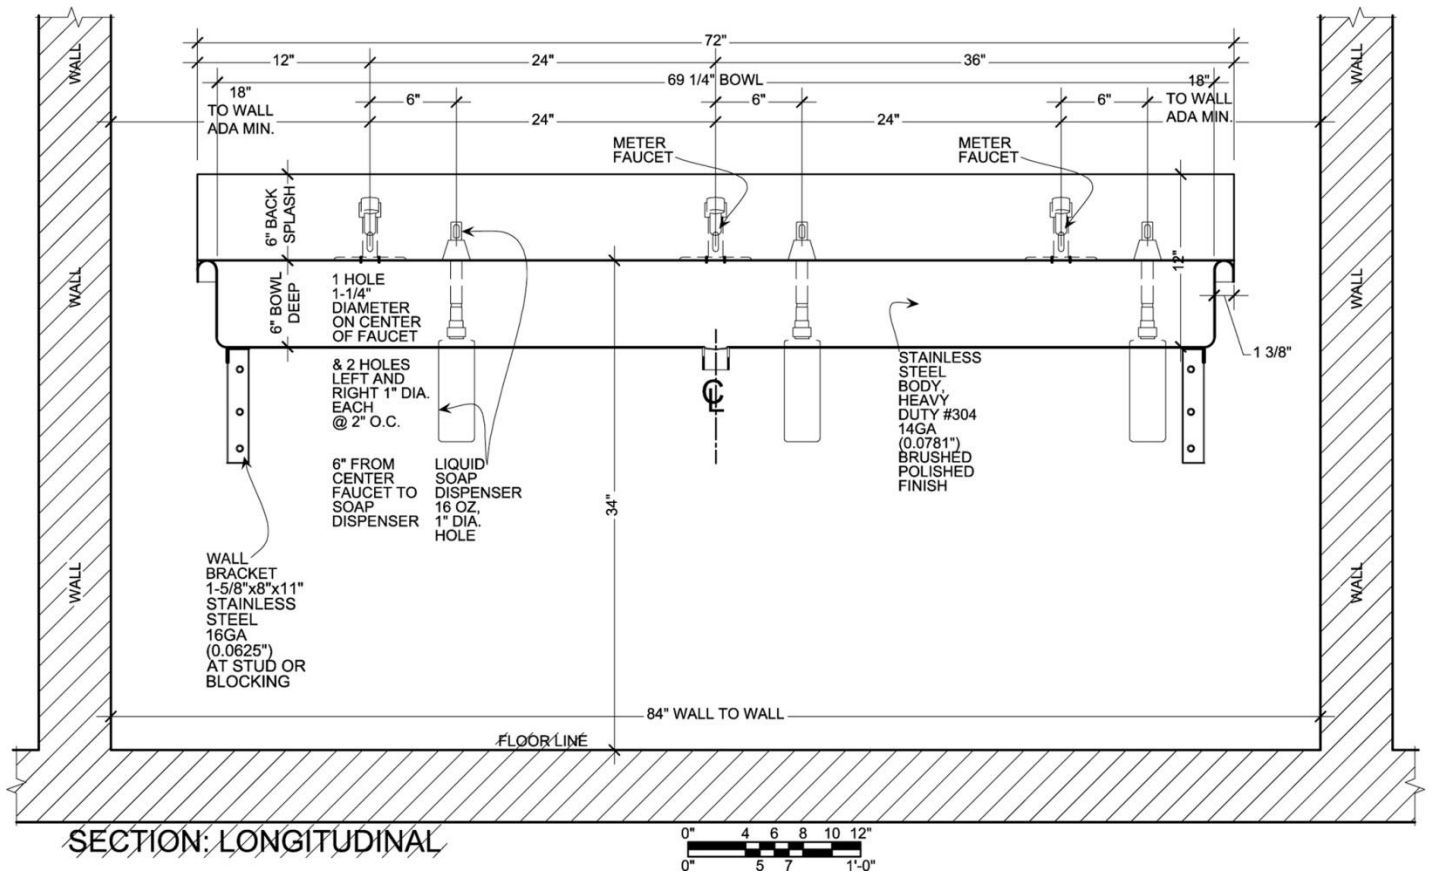

**ADA WASH UP SINK WITH DECK FAUCET:
3 STATION 72" STAINLESS STEEL WITH METER FAUCETS
MODEL: [ADA-D33M72206B](#)**

MADE IN AMERICA

SHOPDRAWING

ITEMS INCLUDED:

ALL ITEMS INCLUDED:

METERING FAUCET
MODEL: BSM-S-72
INCLUDED

SOAP DISPENSER
MODEL: BSM-6322

ANCHORING: