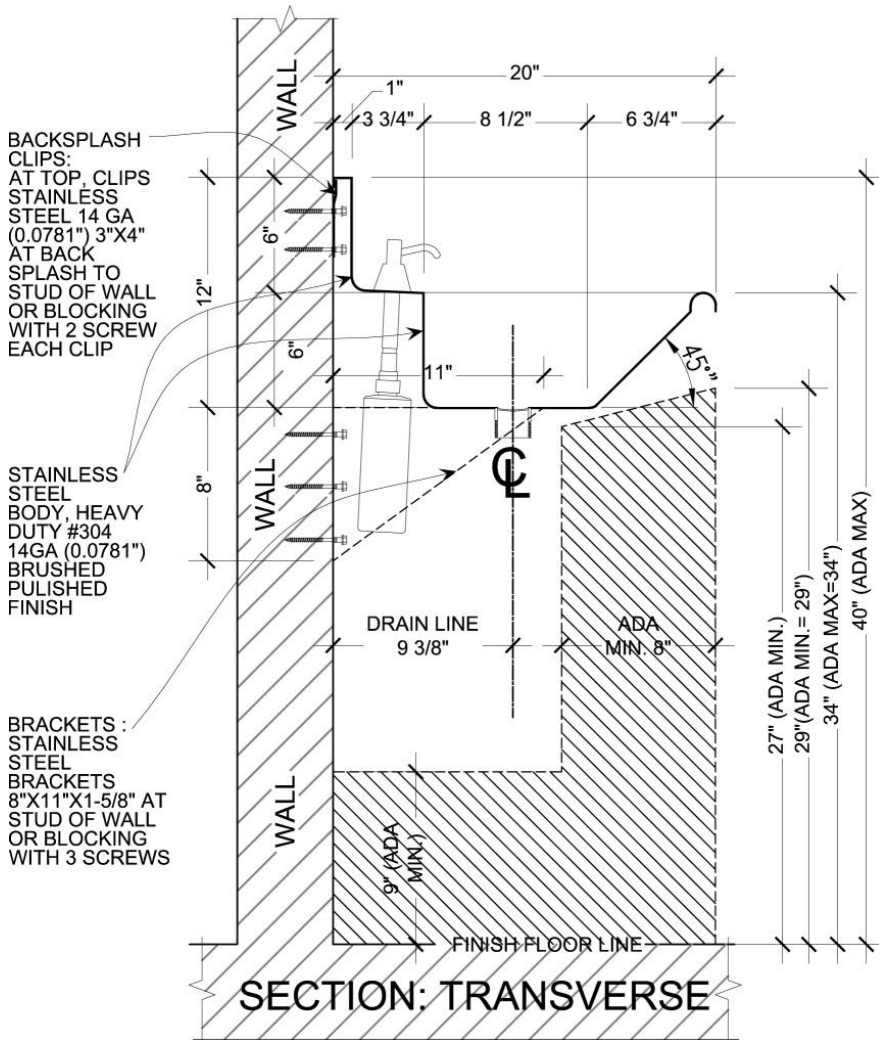

**ADA WASH UP SINK WITH DECK FAUCET:
3 STATION 72" STAINLESS STEEL WITH METER FAUCETS
MODEL: [ADA-D33M72206B](#)**

MADE IN AMERICA

SHOPDRAWING

ITEMS INCLUDED:

ALL ITEMS INCLUDED:

METERING FAUCET
MODEL: BSM-S-72
INCLUDED

SOAP DISPENSER
MODEL: BSM-6322

ANCHORING: