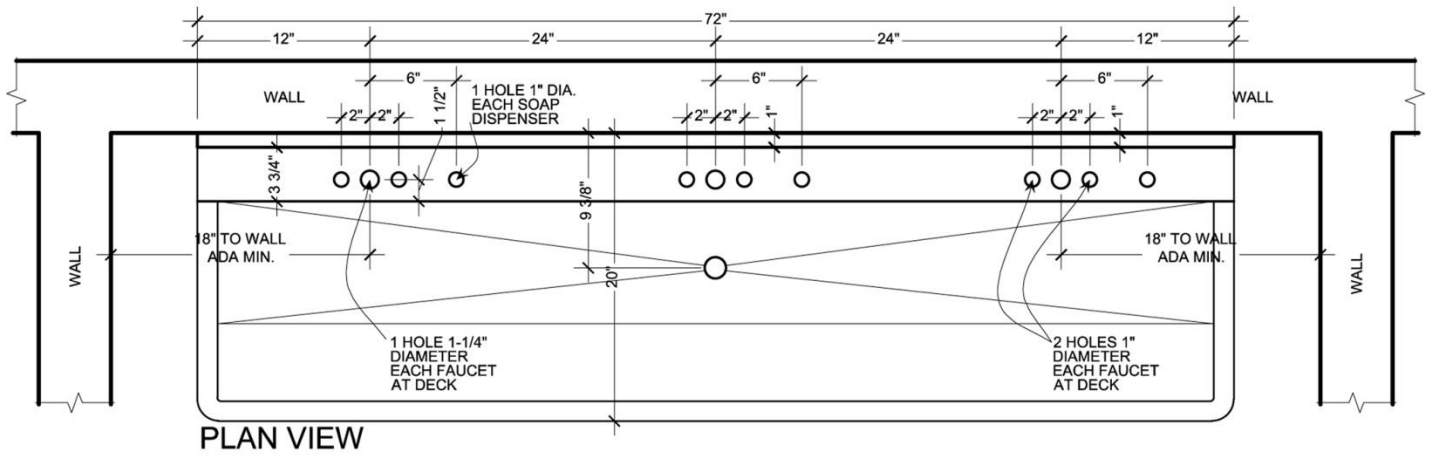

**ADA WASH UP SINK WITH DECK FAUCET:
3 STATION 72" STAINLESS STEEL WITH METER FAUCETS
MODEL: [ADA-D33M72206B](#)**

MADE IN AMERICA

SHOPDRAWING

ITEMS INCLUDED:

ALL ITEMS INCLUDED:

METERING FAUCET
MODEL: BSM-S-72
INCLUDED

SOAP DISPENSER
MODEL: BSM-6322

ANCHORING: