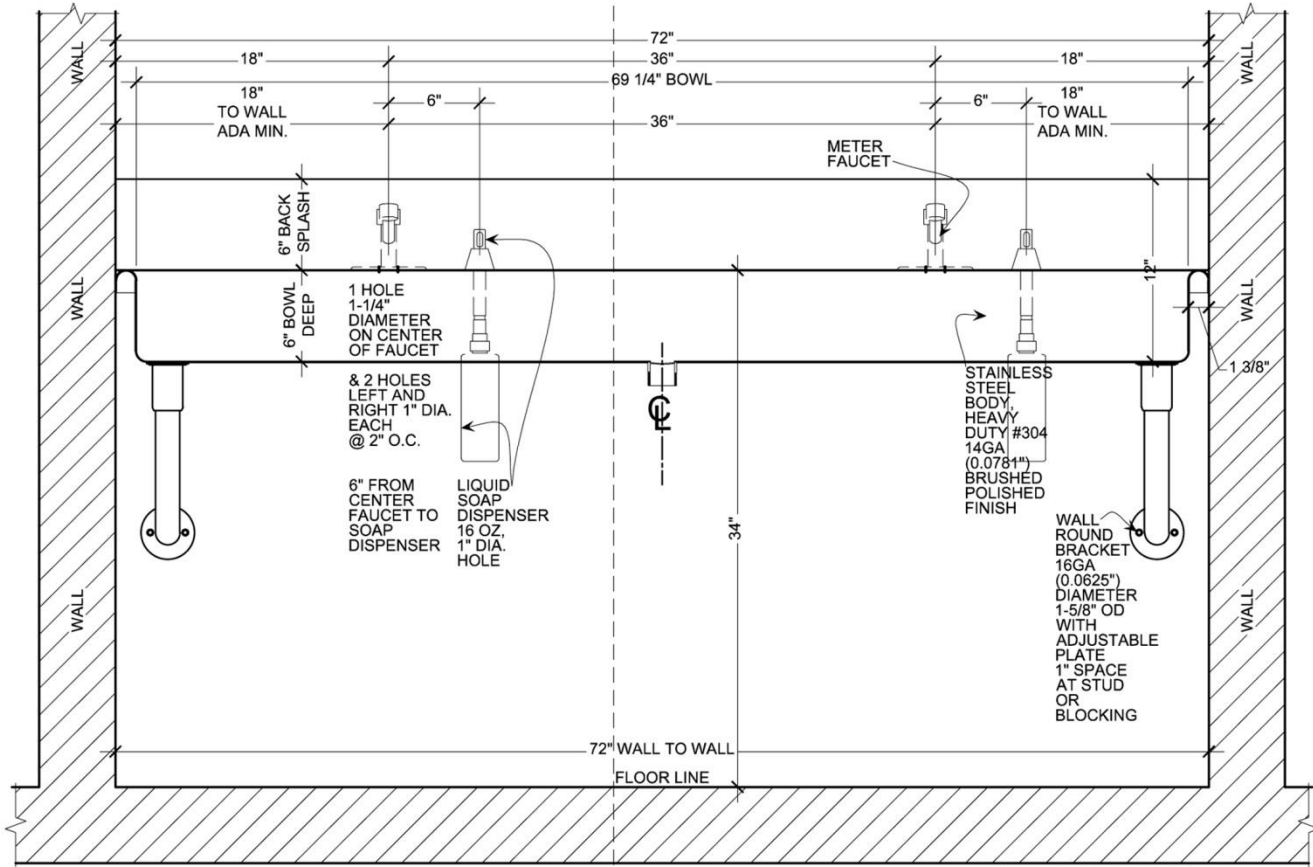

**ADA WASH UP SINK WITH DECK FAUCET:
2 STATION 72" STAINLESS STEEL WITH METER FAUCETS
MODEL: [ADA-D22M72206R](#)**

MADE IN AMERICA

SHOPDRAWING

ITEMS INCLUDED:

ALL ITEMS INCLUDED:

METERING FAUCET
MODEL: BSM-S-72
INCLUDED

SOAP DISPENSER
MODEL: BSM-6322

ANCHORING: