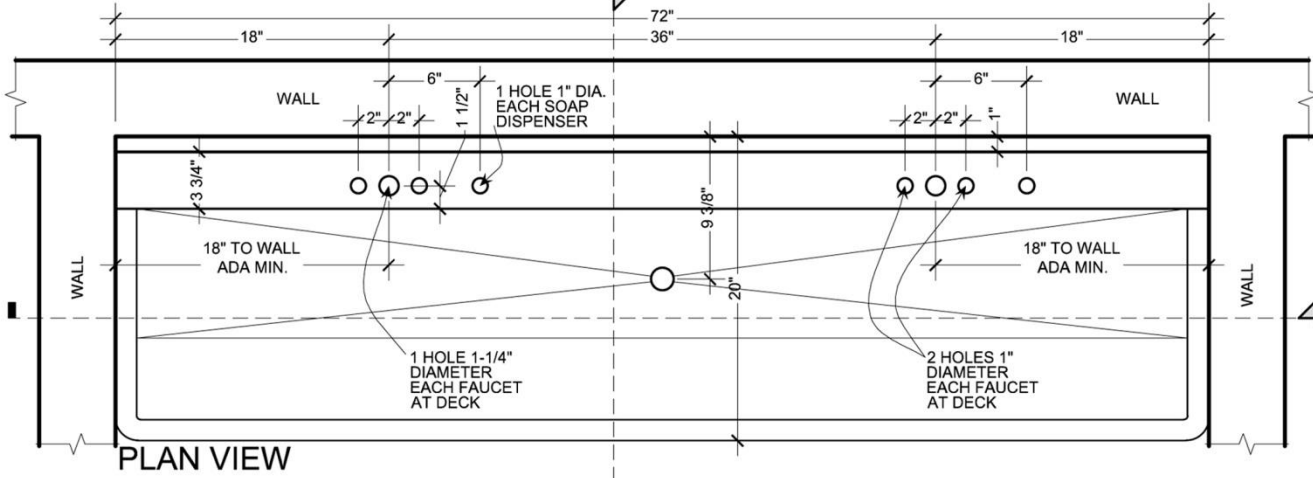

**ADA WASH UP SINK WITH DECK FAUCET:
2 STATION 72" STAINLESS STEEL WITH METER FAUCETS
MODEL: [ADA-D22M72206R](#)**

MADE IN AMERICA

SHOPDRAWING

ITEMS INCLUDED:

ALL ITEMS INCLUDED:

METERING FAUCET
MODEL: BSM-S-72
INCLUDED

SOAP DISPENSER
MODEL: BSM-6322

ANCHORING: