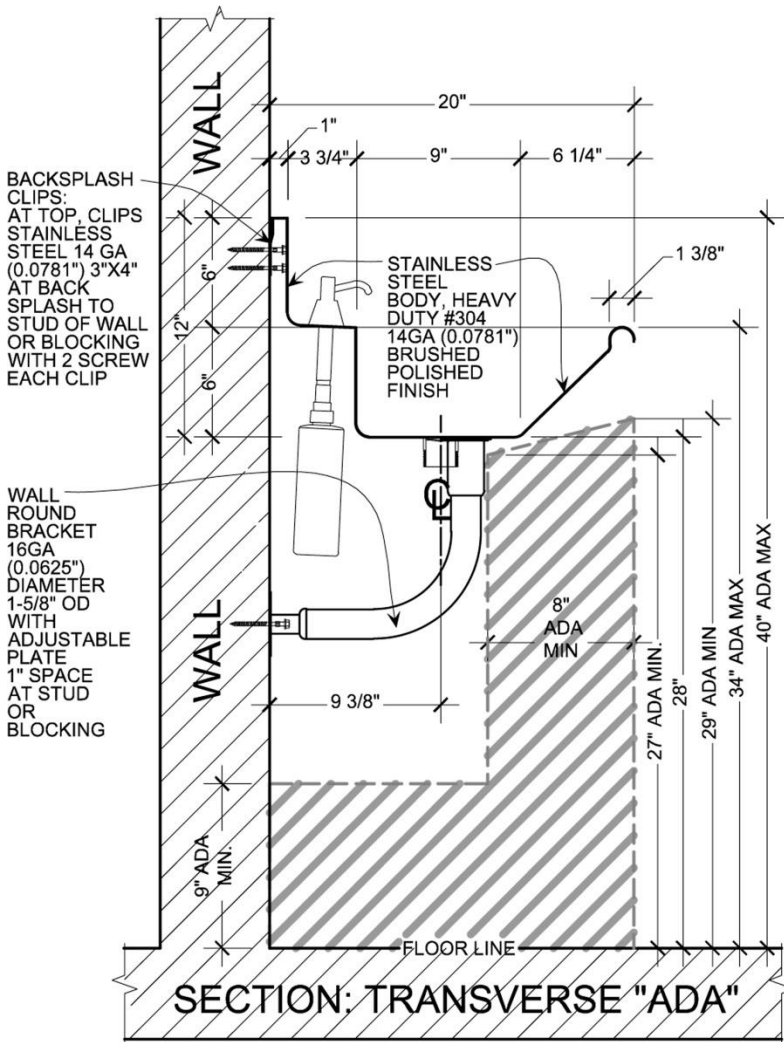

**ADA WASH UP SINK WITH DECK FAUCET:
2 STATION 72" STAINLESS STEEL WITH METER FAUCETS
MODEL: [ADA-D22M72206R](#)**

MADE IN AMERICA

SHOPDRAWING

ITEMS INCLUDED:

ALL ITEMS INCLUDED:

METERING FAUCET
MODEL: BSM-S-72
INCLUDED

SOAP DISPENSER
MODEL: BSM-6322

ANCHORING: