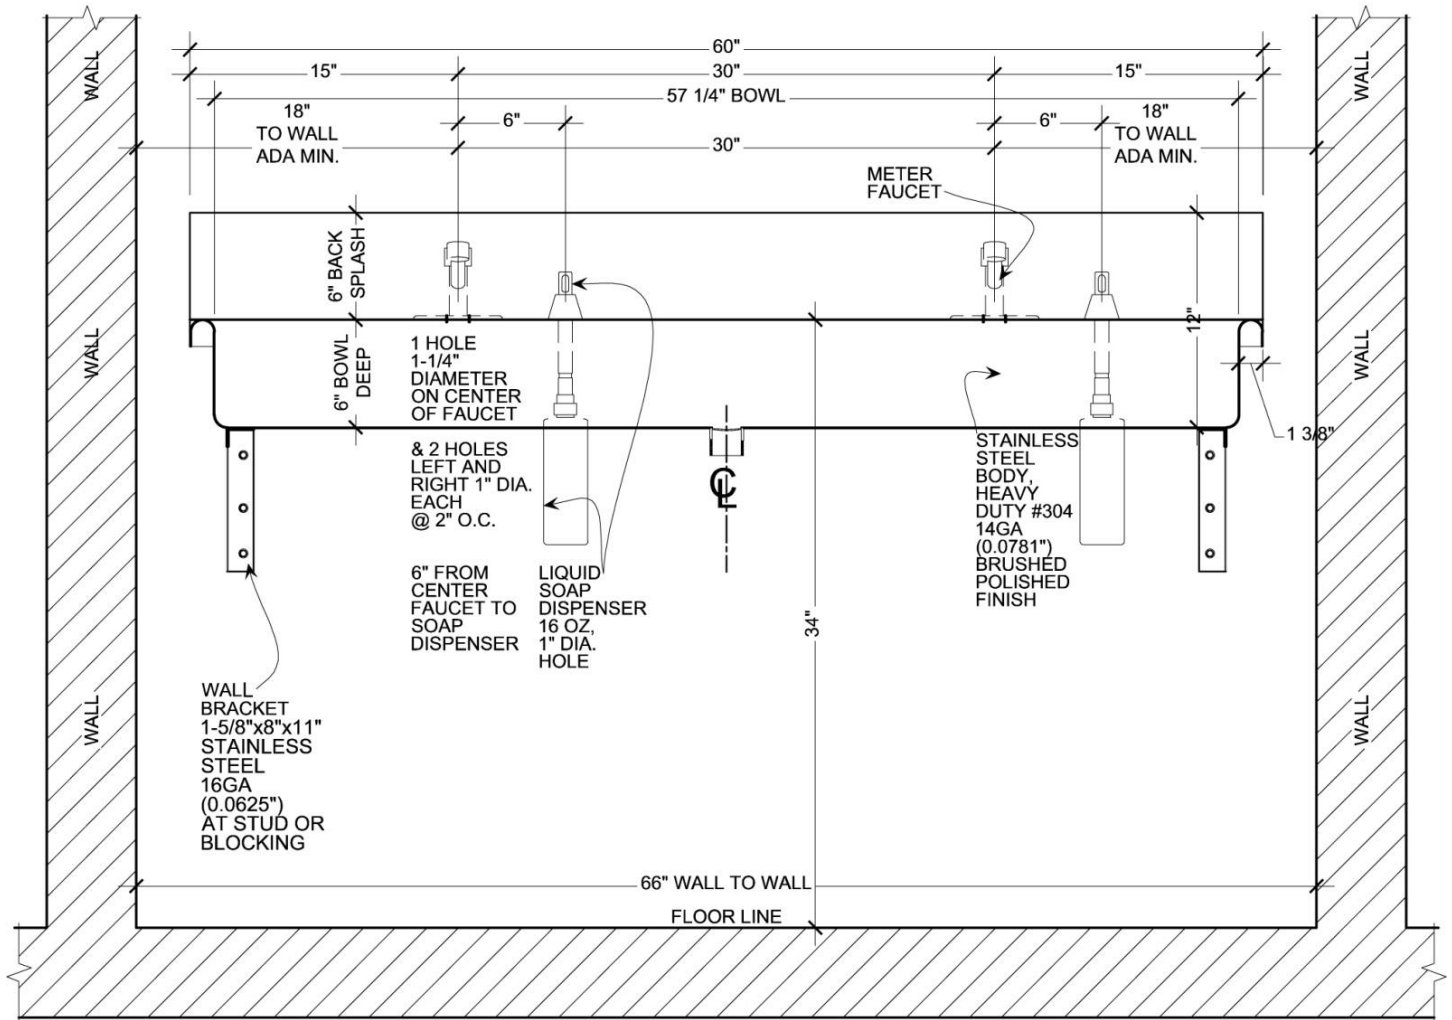

**ADA WASH UP SINK WITH DECK FAUCET:  
2 STATION 60" STAINLESS STEEL WITH METER FAUCETS  
MODEL: [ADA-D22M60206B](#)**

**MADE IN AMERICA**

**SHOPDRAWING**

**ITEMS INCLUDED:**

**ALL ITEMS INCLUDED:**

**METERING FAUCET  
MODEL: BSM-S-72  
INCLUDED**

**SOAP DISPENSER  
MODEL: BSM-6322**

**ANCHORING:**