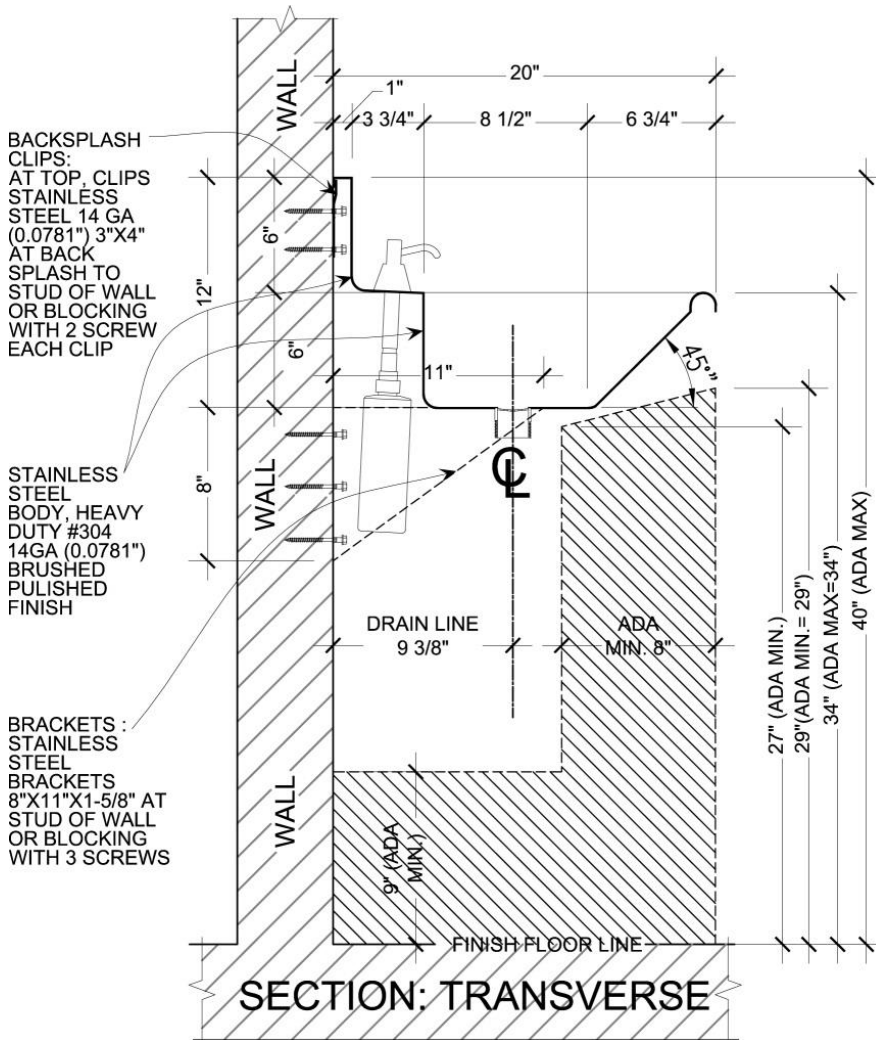

**ADA WASH UP SINK WITH DECK FAUCET:  
2 STATION 60" STAINLESS STEEL WITH METER FAUCETS  
MODEL: [ADA-D22M60206B](#)**

**MADE IN AMERICA**

**SHOPDRAWING**

**ITEMS INCLUDED:**

**ALL ITEMS INCLUDED:**

**METERING FAUCET  
MODEL: BSM-S-72  
INCLUDED**

**SOAP DISPENSER  
MODEL: BSM-6322**

**ANCHORING:**