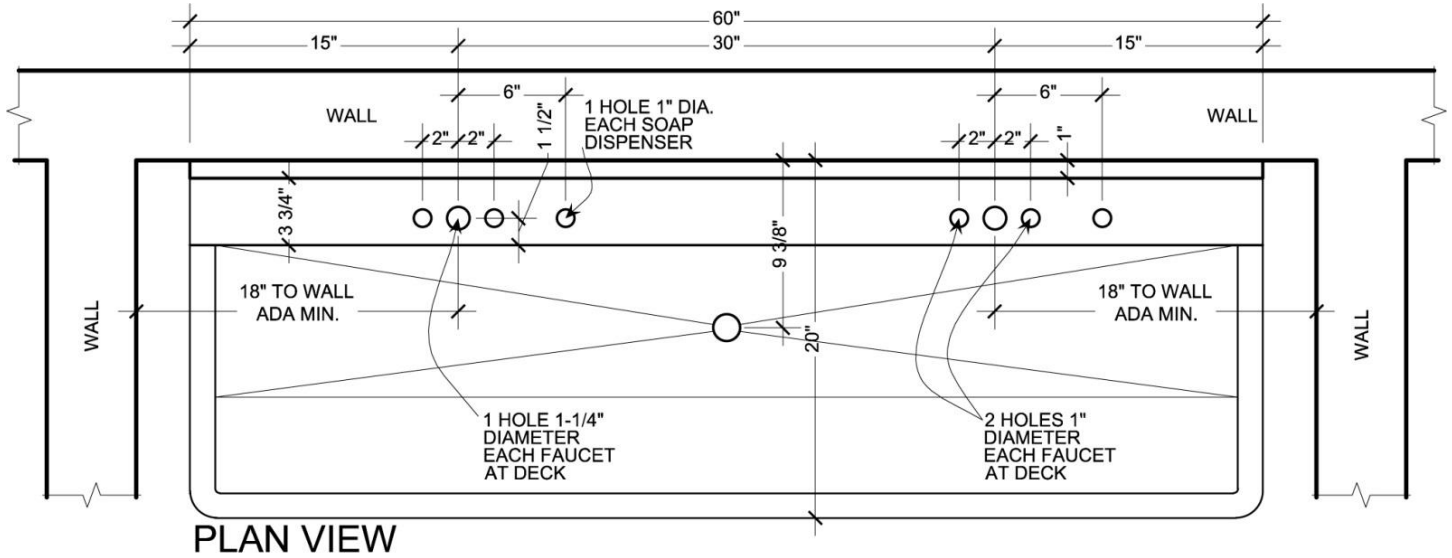

**ADA WASH UP SINK WITH DECK FAUCET:  
2 STATION 60" STAINLESS STEEL WITH METER FAUCETS  
MODEL: [ADA-D22M60206B](#)**

**MADE IN AMERICA**

**SHOPDRAWING**

**ITEMS INCLUDED:**

**ALL ITEMS INCLUDED:**

**METERING FAUCET  
MODEL: BSM-S-72  
INCLUDED**

**SOAP DISPENSER  
MODEL: BSM-6322**

**ANCHORING:**