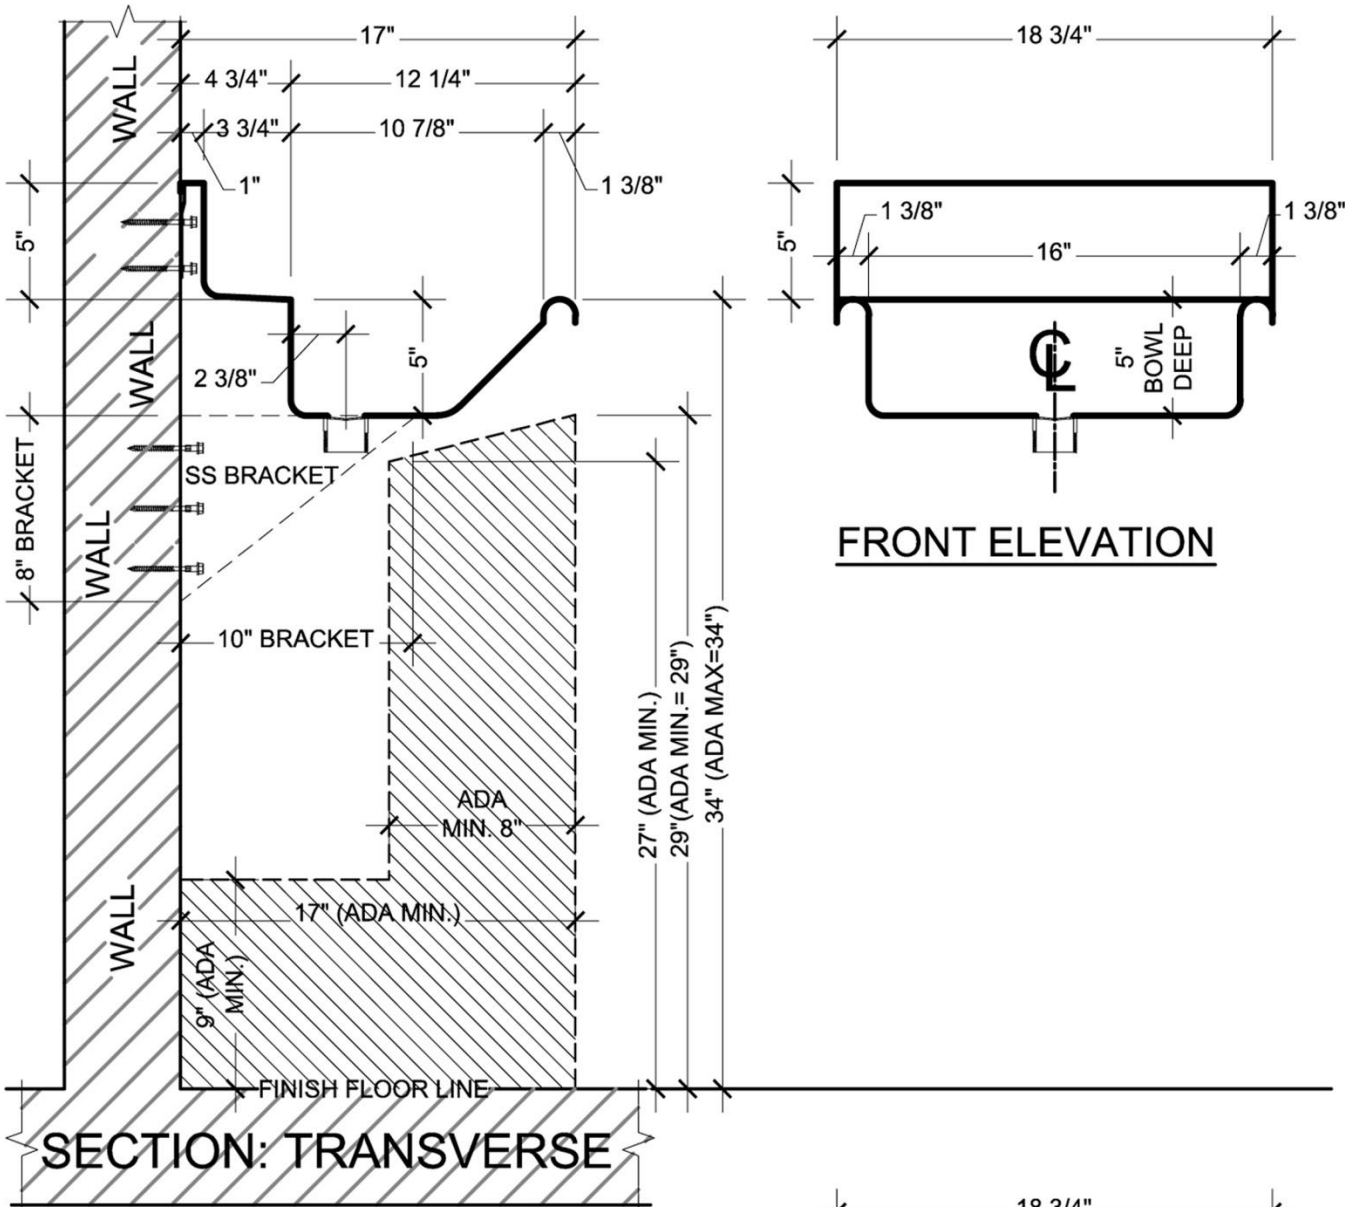

ADA WASH UP SINK WITH DECK FAUCET:
1 STATION STAINLESS STEEL WITH METERING FAUCET & SOAP DISPENSER VANDAL
RESISTANT / MODEL: [ADA-D011M19175B](#)

MADE IN AMERICA

SHOP DRAWING

ITEMS INCLUDED:

ANCHORING: