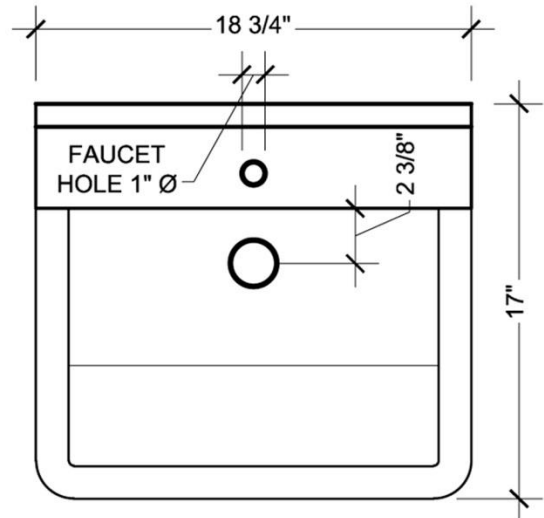

ADA WASH UP SINK WITH DECK FAUCET:
1 STATION STAINLESS STEEL WITH METERING FAUCET & SOAP DISPENSER VANDAL
RESISTANT / MODEL: [ADA-D011M19175B](#)

MADE IN AMERICA

SHOP DRAWING

ITEMS INCLUDED:

ANCHORING: