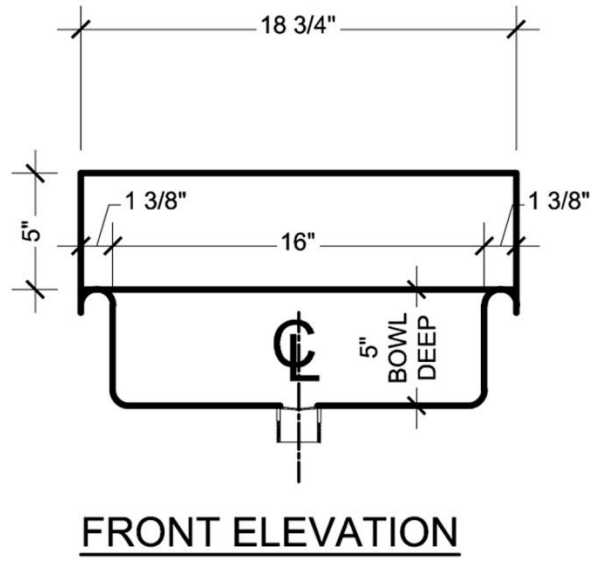

ADA WASH UP SINK WITH DECK FAUCET:
1 STATION STAINLESS STEEL WITH METERING FAUCET & SOAP DISPENSER VANDAL
RESISTANT / MODEL: [ADA-D011M19175B](#)

MADE IN AMERICA

SHOP DRAWING

ITEMS INCLUDED:

ANCHORING: