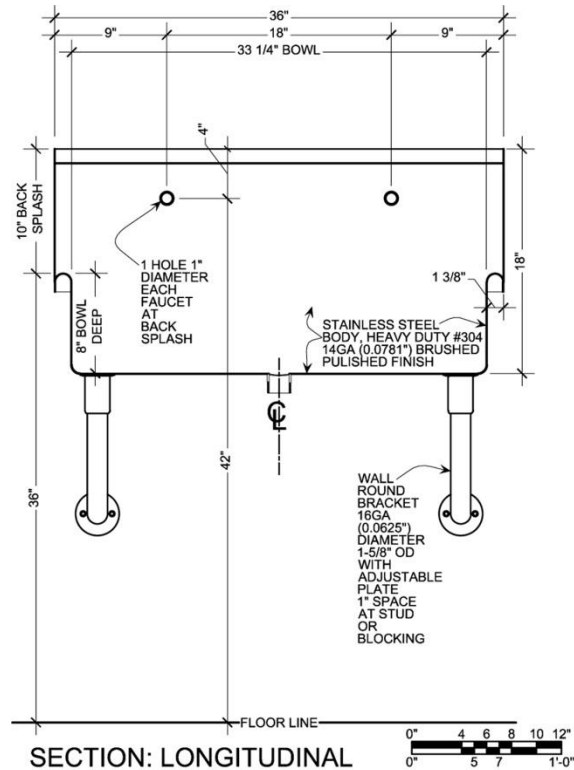

WASH UP HAND SINK:

**2 STATION STAINLESS STEEL SINK ONLY (BODY) FOR 2 PERSON WITH SINGLE FAUCETS
HEAVY DUTY METAL 14GA (0.0781") MODEL: 120S36208R**

MADE IN AMERICA

SHOP DRAWING

ITEMS INCLUDED:

ANCHORING:

CLIP DETAIL: