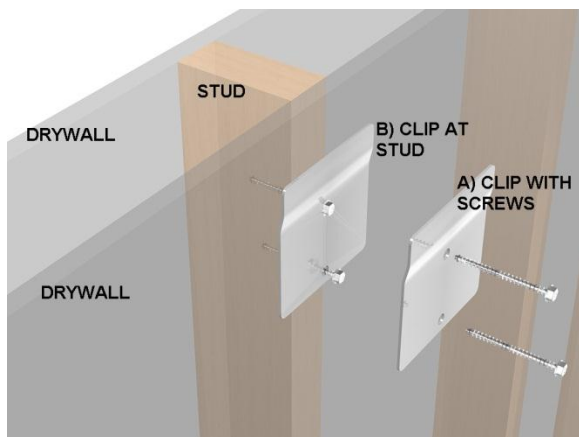

WASH UP HAND SINK:

**2 STATION STAINLESS STEEL SINK ONLY (BODY) FOR 2 PERSON WITH SINGLE FAUCETS
HEAVY DUTY METAL 14GA (0.0781") MODEL: 120S36208R**

MADE IN AMERICA

SHOP DRAWING

ITEMS INCLUDED:

ANCHORING:

CLIP DETAIL: