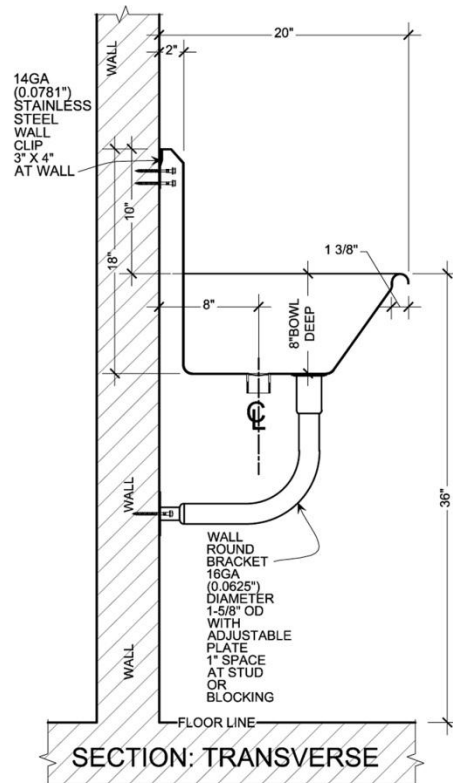

WASH UP HAND SINK:

**2 STATION STAINLESS STEEL SINK ONLY (BODY) FOR 2 PERSON WITH SINGLE FAUCETS
HEAVY DUTY METAL 14GA (0.0781") MODEL: 120S36208R**

MADE IN AMERICA

SHOP DRAWING

ITEMS INCLUDED:

ANCHORING:

CLIP DETAIL: