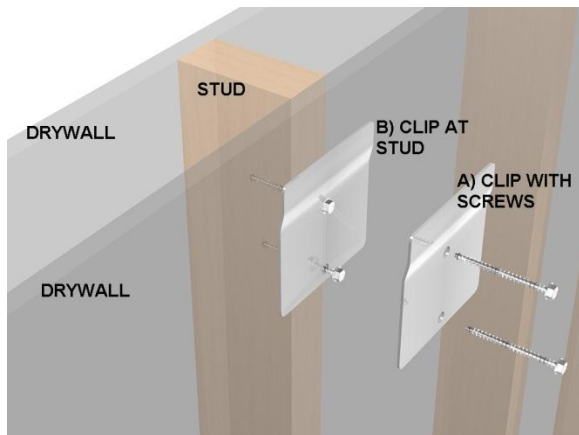

WASH UP HAND SINK:
1 STATION HEAVY DUTY 14 GA (0.0781") STAINLESS STEEL SINK ONLY (BODY) FOR
SINGLE FAUCETS 1 USER
MODEL: 110S24208L

MADE IN AMERICA

SHOP DRAWING

ITEMS INCLUDED:

ANCHORING:

CLIP DETAIL: