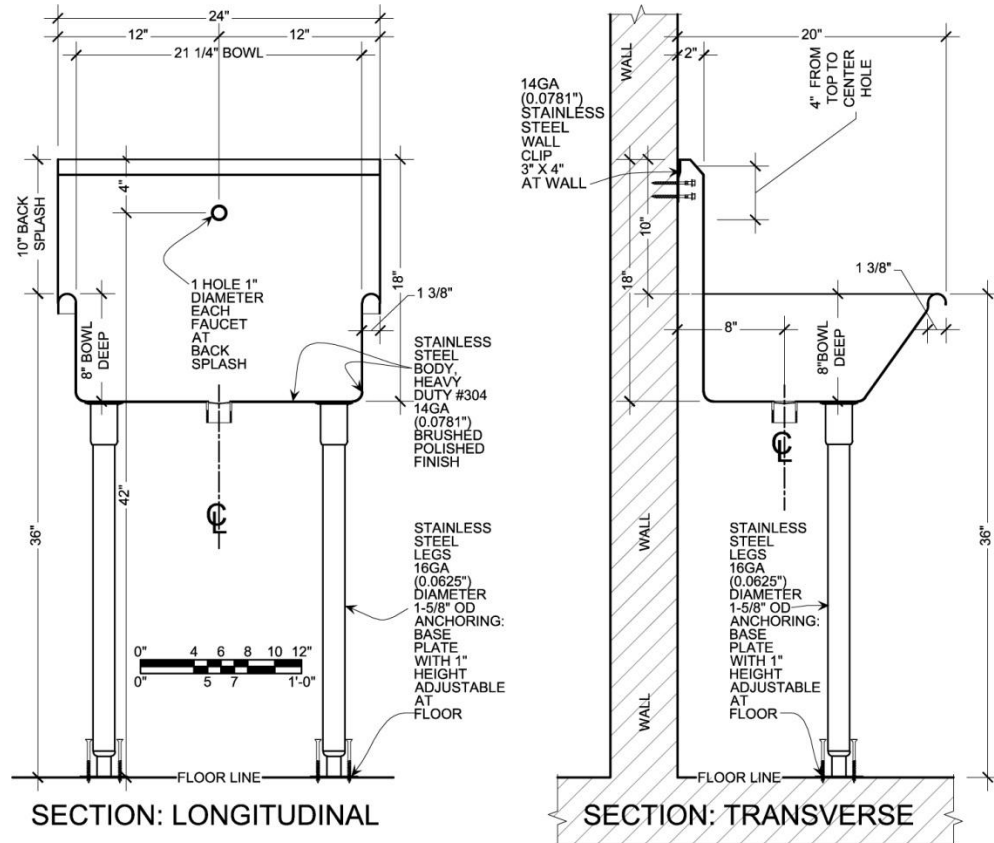

WASH UP HAND SINK:
1 STATION HEAVY DUTY 14 GA (0.0781") STAINLESS STEEL SINK ONLY (BODY) FOR
SINGLE FAUCETS 1 USER
MODEL: 110S24208L

MADE IN AMERICA

SHOP DRAWING

ITEMS INCLUDED:

ANCHORING:

CLIP DETAIL: