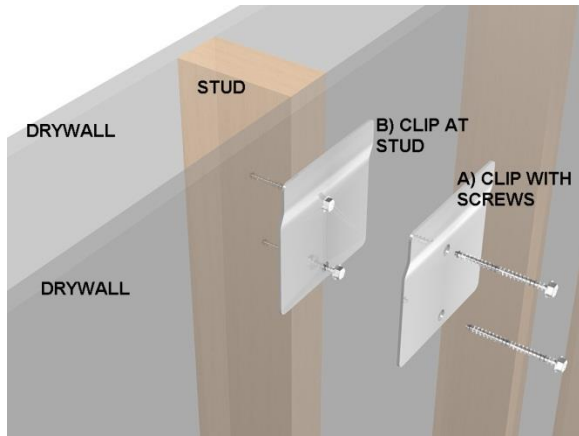

**WASH UP HAND SINK:  
6 STATION STAINLESS STEEL HANDS FREE WITH KNEE VALVES  
MODEL: 065K144208L2**

**MADE IN AMERICA**

**ITEMS INCLUDED:**

**ANCHORING:**

**CLIP DETAIL:**