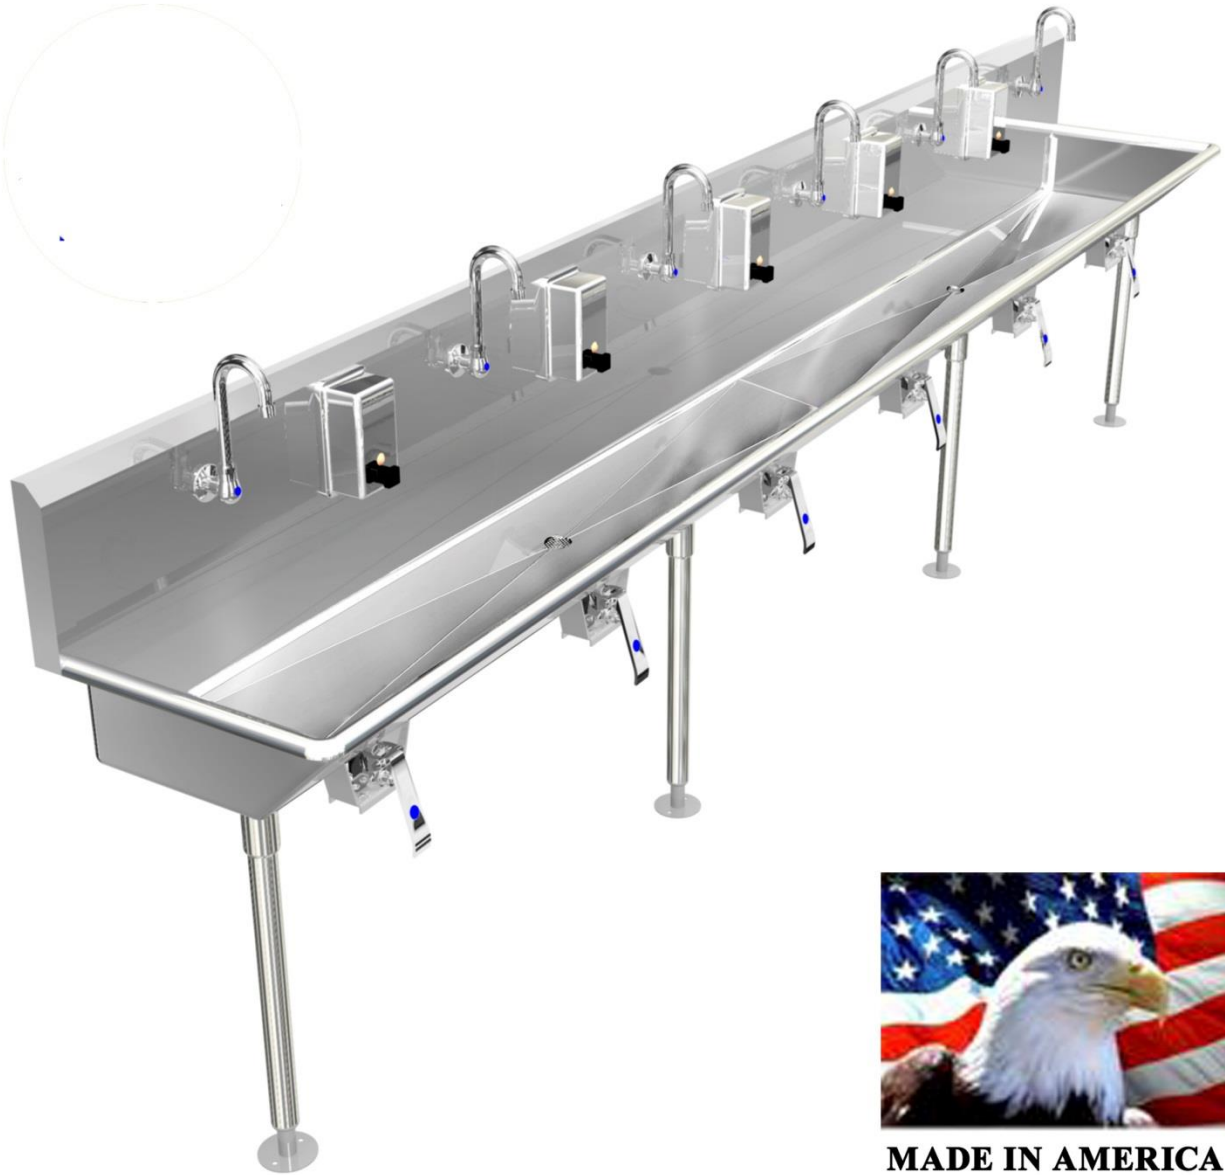

**WASH UP HAND SINK:  
6 STATION STAINLESS STEEL HANDS FREE WITH KNEE VALVES  
MODEL: 065K144208L2**

**MADE IN AMERICA**

**ITEMS INCLUDED:**

**ANCHORING:**

**CLIP DETAIL:**