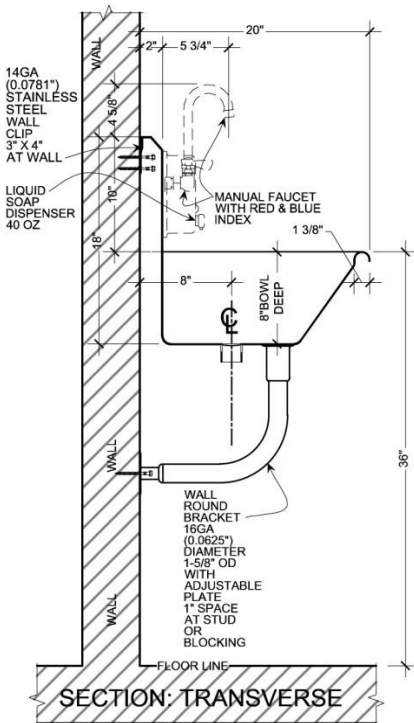

WASH UP HAND SINK:
5 STATION STAINLESS STEEL WITH MANUAL FAUCETS
MODEL: 054M120208R2

MADE IN AMERICA

SHOP DRAWING

SECTION: LONGITUDINAL

ITEMS INCLUDED:

**MANUAL FAUCET
WITH RED AND BLUE
INDEX**

**LIQUID
SOAP
DISPENSER
40 OZ**

**1-1/2" OR 2"
NPT STAINLESS
STEEL DRAIN
SOLID WELDED
TO THE BOWL**

**DRAIN SYSTEM:
IMPROVED DRAIN SYSTEM, NO MORE SEAL LEAKS OR
LOOSE BASKET STRAINER, SOLID WELDED 2" NPT,
SCHEDULE 40 STAINLESS STEEL 304, PLUS A WELDED
3/16" DIAMETER HOLES 16 GA (0.0625") STAINLESS
STEEL PERFORATED SCREEN**

ANCHORING:

CLIP DETAIL: