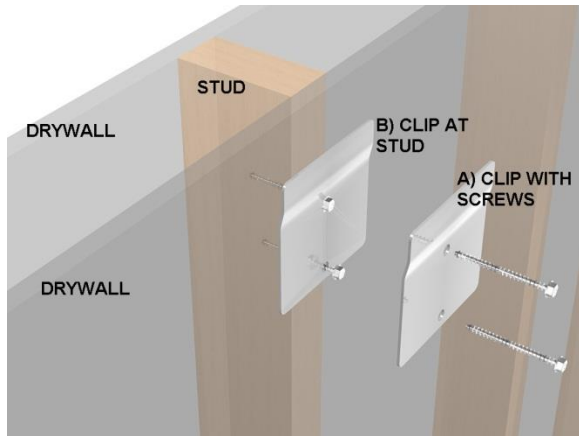

WASH UP HAND SINK:
5 STATION STAINLESS STEEL WITH MANUAL FAUCETS
MODEL: 054M120208R2

MADE IN AMERICA

SHOP DRAWING

SECTION: LONGITUDINAL

ITEMS INCLUDED:

**MANUAL FAUCET
WITH RED AND BLUE
INDEX**

**LIQUID
SOAP
DISPENSER
40 OZ**

**1-1/2" OR 2"
NPT STAINLESS
STEEL DRAIN
SOLID WELDED
TO THE BOWL**

**DRAIN SYSTEM:
IMPROVED DRAIN SYSTEM, NO MORE SEAL LEAKS OR
LOOSE BASKET STRAINER, SOLID WELDED 2" NPT,
SCHEDULE 40 STAINLESS STEEL 304, PLUS A WELDED
3/16" DIAMETER HOLES 16 GA (0.0625") STAINLESS
STEEL PERFORATED SCREEN**

ANCHORING:

CLIP DETAIL: