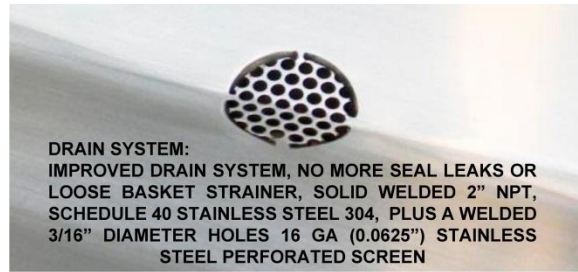

WASH UP HAND SINK:
5 STATION STAINLESS STEEL WITH MANUAL FAUCETS
MODEL: 054M120208R2

MADE IN AMERICA

SHOP DRAWING

SECTION: LONGITUDINAL

ITEMS INCLUDED:

**MANUAL FAUCET
WITH RED AND BLUE
INDEX**

**LIQUID
SOAP
DISPENSER
40 OZ**

**1-1/2" OR 2"
NPT STAINLESS
STEEL DRAIN
SOLID WELDED
TO THE BOWL**

**DRAIN SYSTEM:
IMPROVED DRAIN SYSTEM, NO MORE SEAL LEAKS OR
LOOSE BASKET STRAINER, SOLID WELDED 2" NPT,
SCHEDULE 40 STAINLESS STEEL 304, PLUS A WELDED
3/16" DIAMETER HOLES 16 GA (0.0625") STAINLESS
STEEL PERFORATED SCREEN**