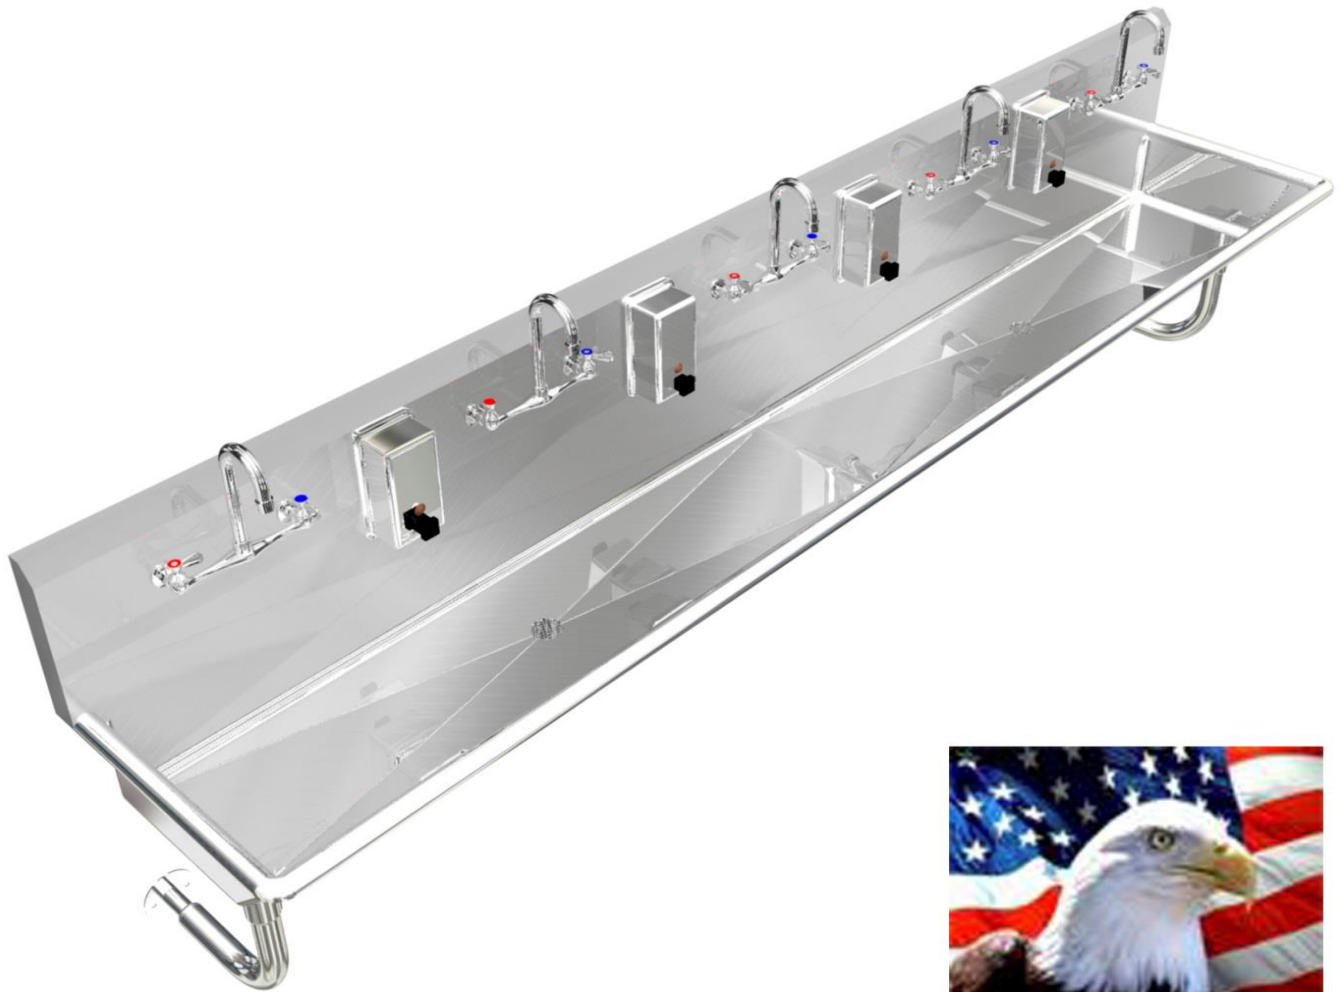

WASH UP HAND SINK:
5 STATION STAINLESS STEEL WITH MANUAL FAUCETS
MODEL: 054M120208R2

MADE IN AMERICA

SHOP DRAWING

SECTION: LONGITUDINAL

ITEMS INCLUDED:

**MANUAL FAUCET
WITH RED AND BLUE
INDEX**

**LIQUID
SOAP
DISPENSER
40 OZ**

**1-1/2" OR 2"
NPT STAINLESS
STEEL DRAIN
SOLID WELDED
TO THE BOWL**

**DRAIN SYSTEM:
IMPROVED DRAIN SYSTEM, NO MORE SEAL LEAKS OR
LOOSE BASKET STRAINER, SOLID WELDED 2" NPT,
SCHEDULE 40 STAINLESS STEEL 304, PLUS A WELDED
3/16" DIAMETER HOLES 16 GA (0.0625") STAINLESS
STEEL PERFORATED SCREEN**

ANCHORING:

CLIP DETAIL: