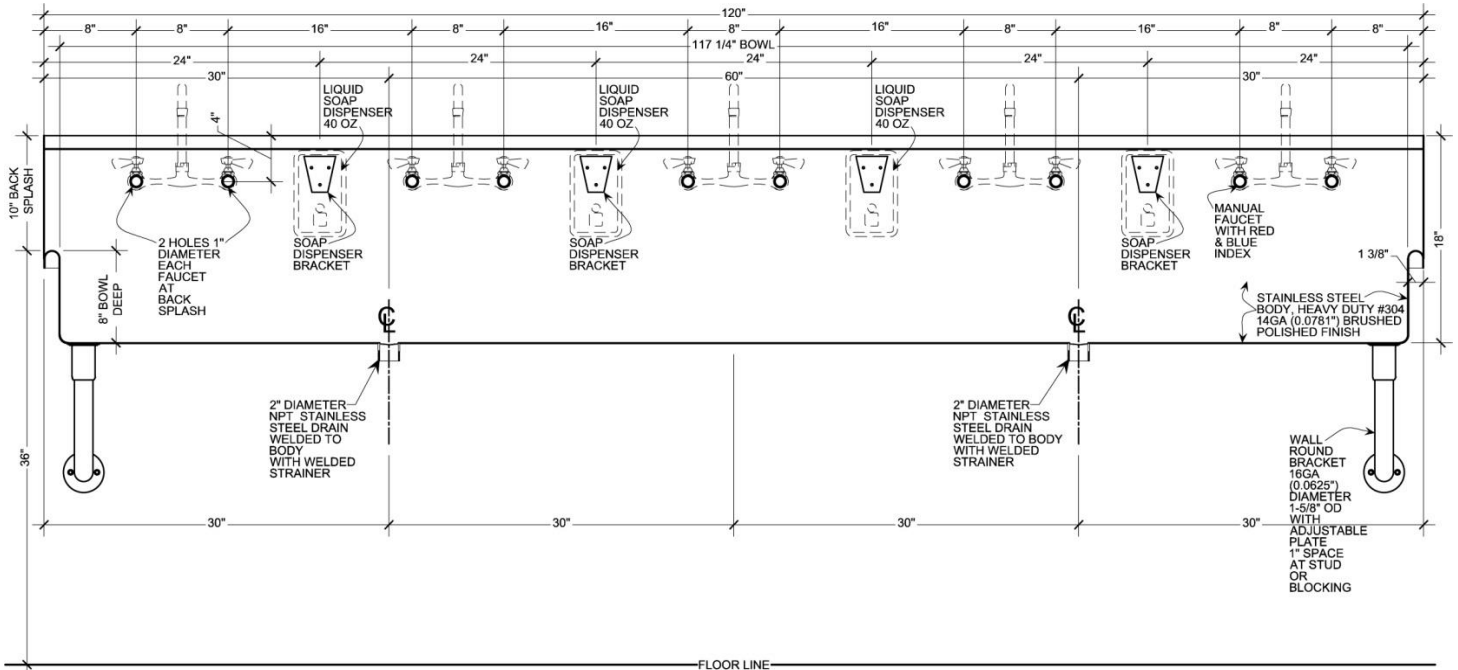

WASH UP HAND SINK:
5 STATION STAINLESS STEEL WITH MANUAL FAUCETS
MODEL: 054M120208R2

MADE IN AMERICA

SHOP DRAWING

SECTION: LONGITUDINAL

ITEMS INCLUDED:

**MANUAL FAUCET
WITH RED AND BLUE
INDEX**

**LIQUID
SOAP
DISPENSER
40 OZ**

**1-1/2" OR 2"
NPT STAINLESS
STEEL DRAIN
SOLID WELDED
TO THE BOWL**

**DRAIN SYSTEM:
IMPROVED DRAIN SYSTEM, NO MORE SEAL LEAKS OR
LOOSE BASKET STRAINER, SOLID WELDED 2" NPT,
SCHEDULE 40 STAINLESS STEEL 304, PLUS A WELDED
3/16" DIAMETER HOLES 16 GA (0.0625") STAINLESS
STEEL PERFORATED SCREEN**

ANCHORING:

CLIP DETAIL: