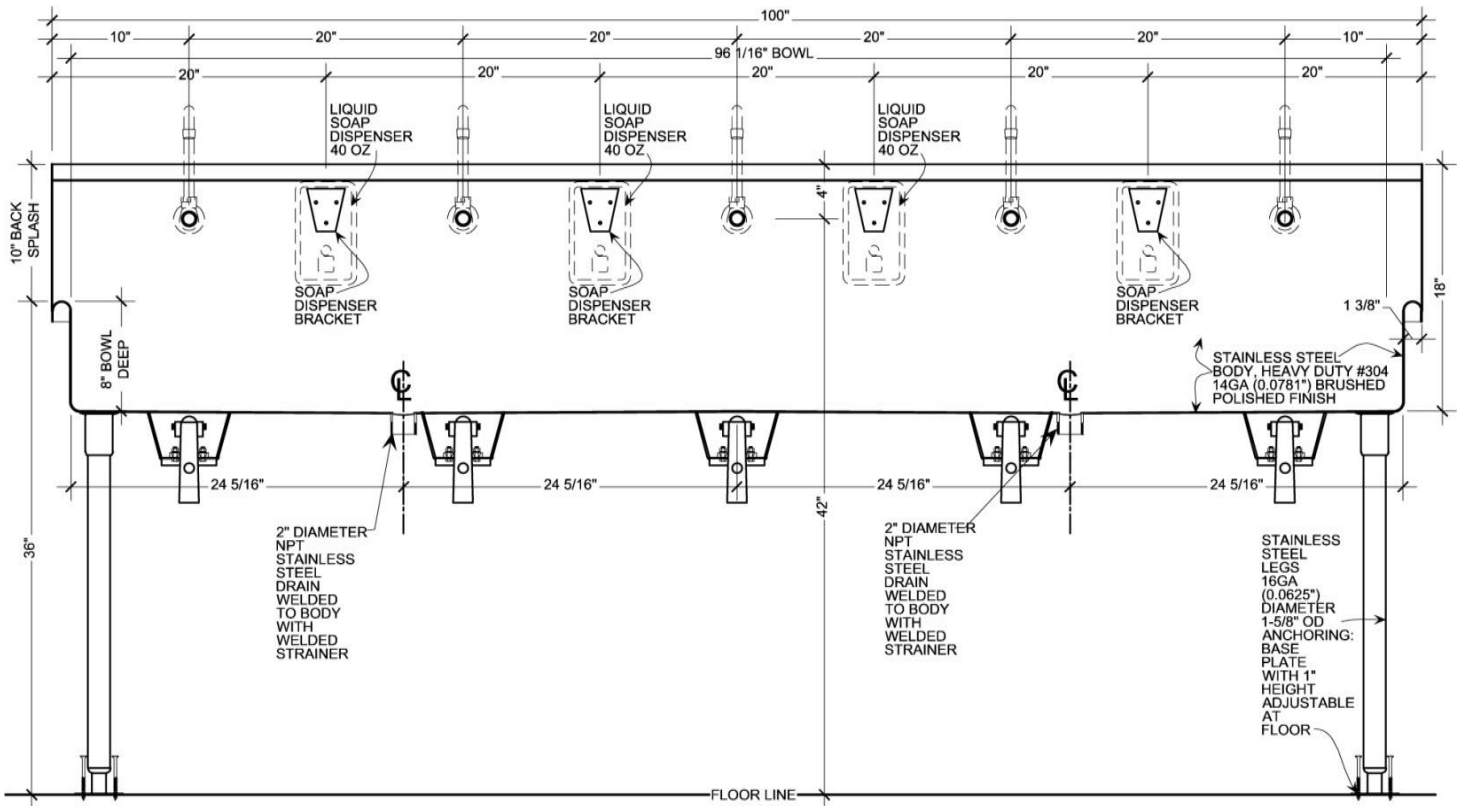

**WASH UP HAND SINK:  
5 STATION STAINLESS STEEL HANDS FREE WITH KNEE VALVES  
MODEL: 054K100208L2**

**MADE IN AMERICA**

# SHOP DRAWING

SECTION: LONGITUDINAL

**ITEMS INCLUDED:**

**ANCHORING:**

**CLIP DETAIL:**