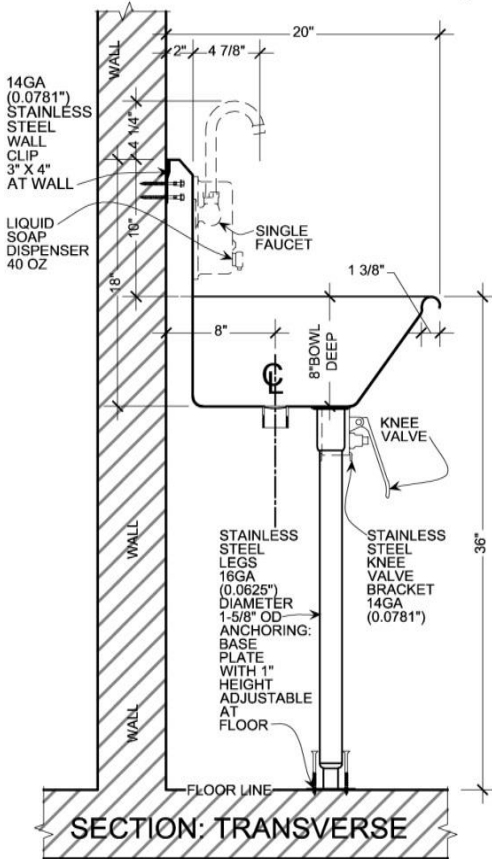

**WASH UP HAND SINK:  
5 STATION STAINLESS STEEL HANDS FREE WITH KNEE VALVES  
MODEL: 054K100208L2**

**MADE IN AMERICA**

# SHOP DRAWING

SECTION: LONGITUDINAL

**ITEMS INCLUDED:**

**ANCHORING:**

**CLIP DETAIL:**