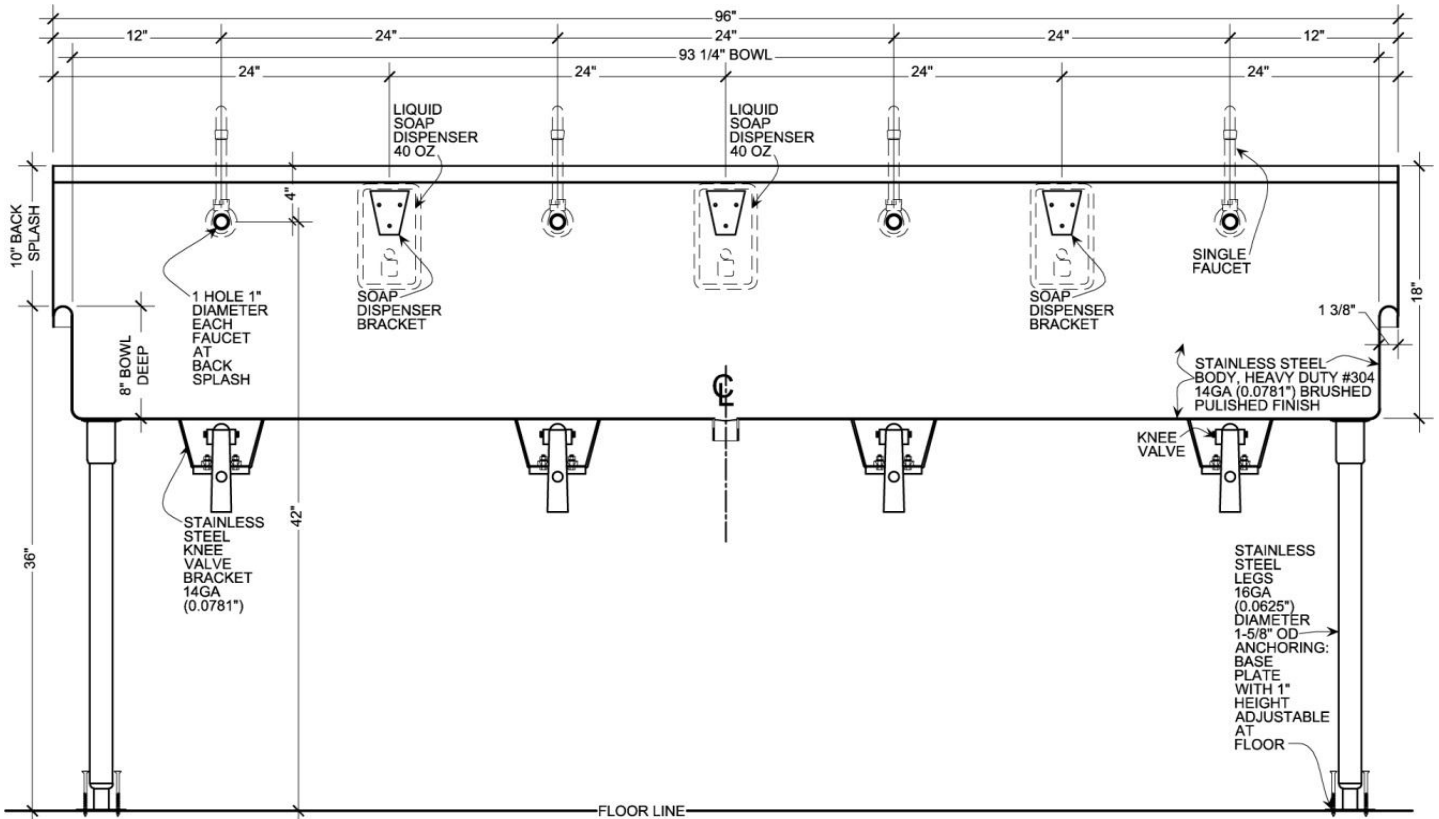

**WASH UP HAND SINK:**  
**4 STATION STAINLESS STEEL HANDS FREE WITH KNEE VALVES**  
**MODEL: 043K96208L**

**MADE IN AMERICA**

# SHOP DRAWING

**ITEMS INCLUDED:**

**ANCHORING:**

**CLIP DETAIL:**