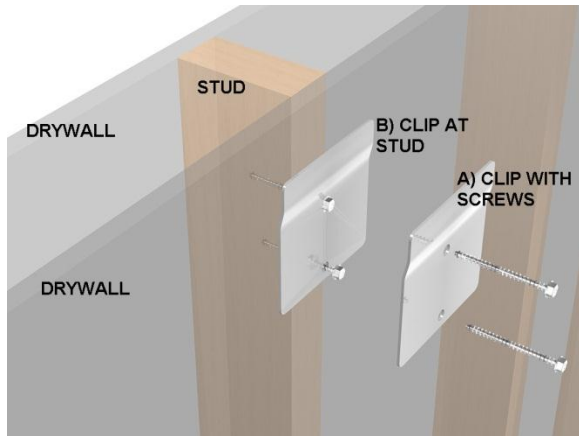

**WASH UP HAND SINK:**  
**4 STATION STAINLESS STEEL HANDS FREE WITH KNEE VALVES**  
**MODEL: 043K96208L**

**MADE IN AMERICA**

# SHOP DRAWING

**ITEMS INCLUDED:**

**ANCHORING:**

**CLIP DETAIL:**