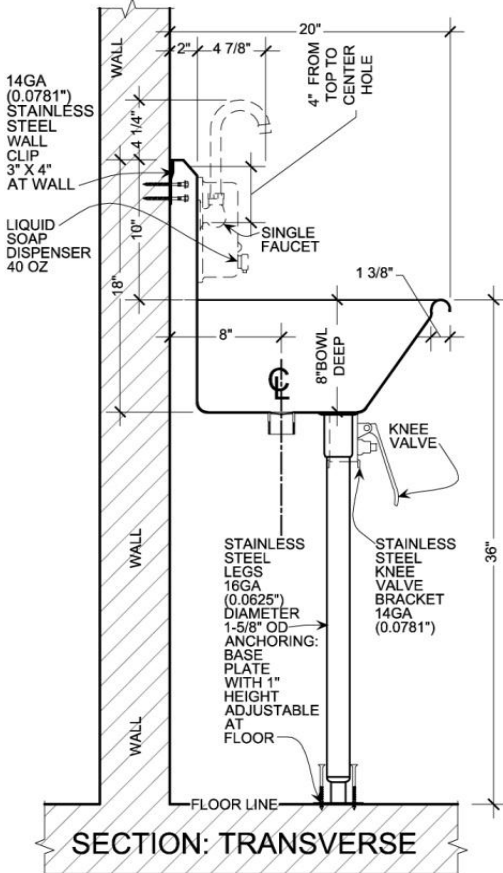

**WASH UP HAND SINK:**  
**4 STATION STAINLESS STEEL HANDS FREE WITH KNEE VALVES**  
**MODEL: 043K96208L**

**MADE IN AMERICA**

# SHOP DRAWING

**ITEMS INCLUDED:**

**ANCHORING:**

**CLIP DETAIL:**