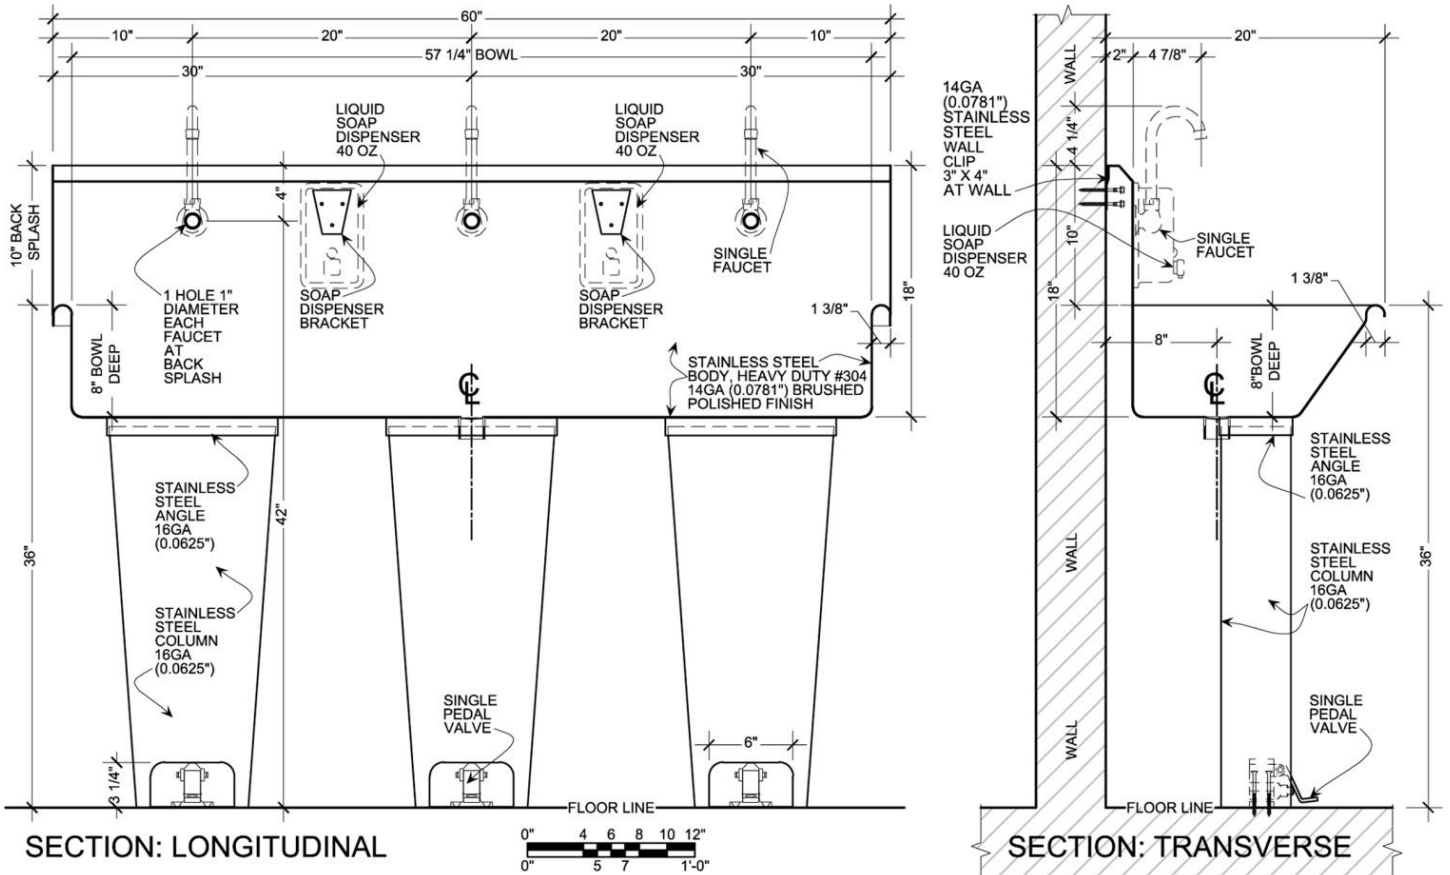

WASH UP HAND SINK:
3 STATION STAINLESS STEEL HANDS FREE SINGLE PEDAL VALVE SYSTEM WITH
COLUMNS MODEL: 032Q60208C

MADE IN AMERICA

SHOP DRAWING

ITEMS INCLUDED:

MIXING VALVE MODEL: BSMV 1001

SINGLE CONTROL FAUCET

LIQUID SOAP DISPENSER 40 OZ

SINGLE PEDAL VALVE

ALL ITEMS INCLUDED:

1-1/2" OR 2" NPT STAINLESS STEEL DRAIN SOLID WELDED TO THE BOWL

DRAIN SYSTEM: IMPROVED DRAIN SYSTEM, NO MORE SEAL LEAKS OR LOOSE BASKET STRAINER, SOLID WELDED 1-1/2" NPT, SCHEDULE 40 STAINLESS STEEL 304, PLUS A WELDED 3/16" DIAMETER HOLES 16 GA (0.0625") STAINLESS STEEL PERFORATED SCREEN

ANCHORING:

CLIP DETAIL: