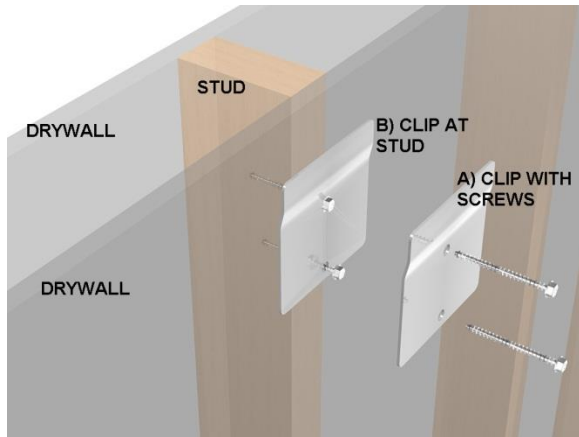

WASH UP HAND SINK:
3 STATION STAINLESS STEEL HANDS FREE SINGLE PEDAL VALVE SYSTEM WITH
COLUMNS MODEL: 032Q60208C

MADE IN AMERICA

SHOP DRAWING

ITEMS INCLUDED:

MIXING VALVE MODEL: BSMV 1001

SINGLE CONTROL FAUCET

LIQUID SOAP DISPENSER 40 OZ

SINGLE PEDAL VALVE

ALL ITEMS INCLUDED:

1-1/2" OR 2" NPT STAINLESS STEEL DRAIN SOLID WELDED TO THE BOWL

DRAIN SYSTEM: IMPROVED DRAIN SYSTEM, NO MORE SEAL LEAKS OR LOOSE BASKET STRAINER, SOLID WELDED 1-1/2" NPT, SCHEDULE 40 STAINLESS STEEL 304, PLUS A WELDED 3/16" DIAMETER HOLES 16 GA (0.0625") STAINLESS STEEL PERFORATED SCREEN

ANCHORING:

CLIP DETAIL: