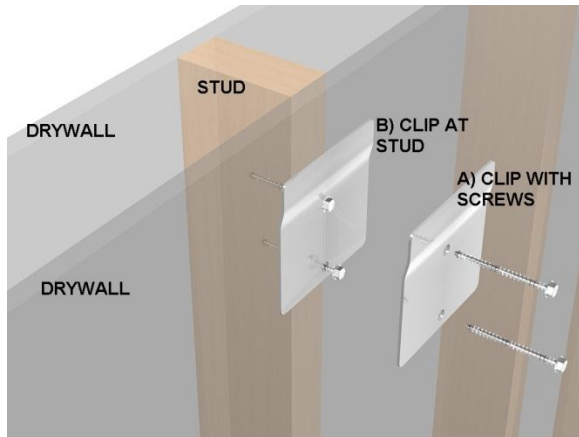

**WASH UP HAND SINK:  
3 STATION STAINLESS STEEL WITH MANUAL FAUCETS  
MODEL: 032M72208L**

**MADE IN AMERICA**

**SHOP DRAWING**

**ITEMS INCLUDED:**

**MANUAL FAUCET WITH RED AND BLUE INDEX**

**LIQUID SOAP DISPENSER 40 OZ**

**1-1/2" OR 2" NPT STAINLESS STEEL DRAIN SOLID WELDED TO THE BOWL**

**DRAIN SYSTEM: IMPROVED DRAIN SYSTEM, NO MORE SEAL LEAKS OR LOOSE BASKET STRAINER, SOLID WELDED 1-1/2" NPT, SCHEDULE 40 STAINLESS STEEL 304, PLUS A WELDED 3/16" DIAMETER HOLES 16 GA (0.0625") STAINLESS STEEL PERFORATED SCREEN**

**ANCHORING:**

**CLIP DETAIL:**