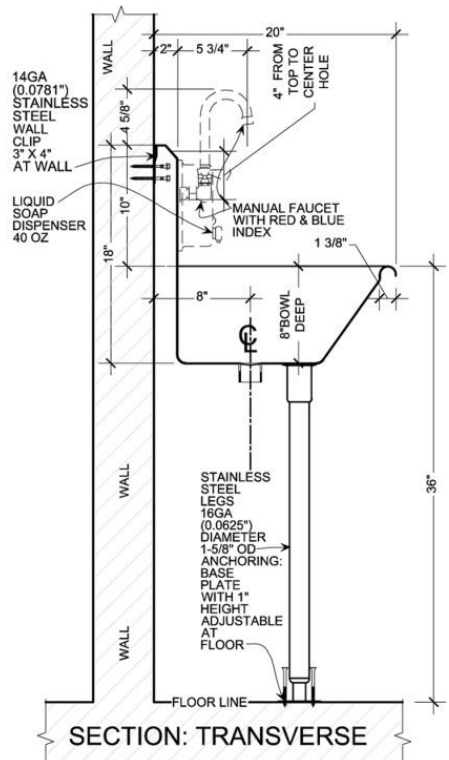

**WASH UP HAND SINK:  
3 STATION STAINLESS STEEL WITH MANUAL FAUCETS  
MODEL: 032M72208L**

**MADE IN AMERICA**

**SHOP DRAWING**

**ITEMS INCLUDED:**

**MANUAL FAUCET WITH RED AND BLUE INDEX**

**LIQUID SOAP DISPENSER 40 OZ**

**1-1/2" OR 2" NPT STAINLESS STEEL DRAIN SOLID WELDED TO THE BOWL**

**DRAIN SYSTEM: IMPROVED DRAIN SYSTEM, NO MORE SEAL LEAKS OR LOOSE BASKET STRAINER, SOLID WELDED 1-1/2" NPT, SCHEDULE 40 STAINLESS STEEL 304, PLUS A WELDED 3/16" DIAMETER HOLES 16 GA (0.0625") STAINLESS STEEL PERFORATED SCREEN**

**ANCHORING:**

**CLIP DETAIL:**