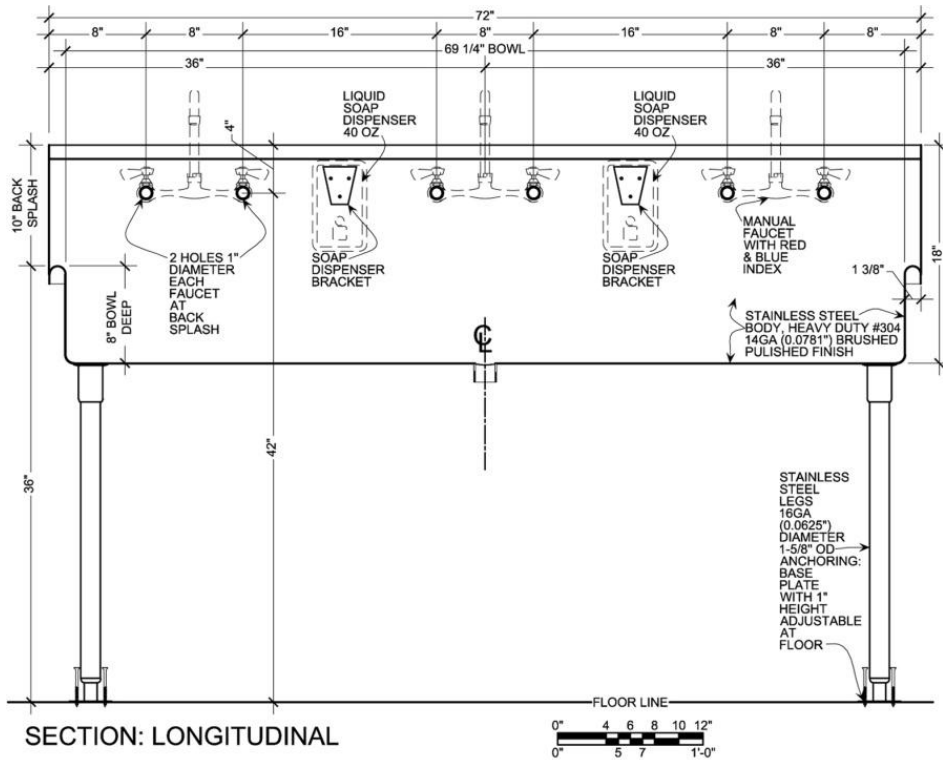

**WASH UP HAND SINK:  
3 STATION STAINLESS STEEL WITH MANUAL FAUCETS  
MODEL: 032M72208L**

**MADE IN AMERICA**

**SHOP DRAWING**

**ITEMS INCLUDED:**

**MANUAL FAUCET WITH RED AND BLUE INDEX**

**LIQUID SOAP DISPENSER 40 OZ**

**1-1/2" OR 2" NPT STAINLESS STEEL DRAIN SOLID WELDED TO THE BOWL**

**DRAIN SYSTEM: IMPROVED DRAIN SYSTEM, NO MORE SEAL LEAKS OR LOOSE BASKET STRAINER, SOLID WELDED 1-1/2" NPT, SCHEDULE 40 STAINLESS STEEL 304, PLUS A WELDED 3/16" DIAMETER HOLES 16 GA (0.0625") STAINLESS STEEL PERFORATED SCREEN**

**ANCHORING:**

**CLIP DETAIL:**