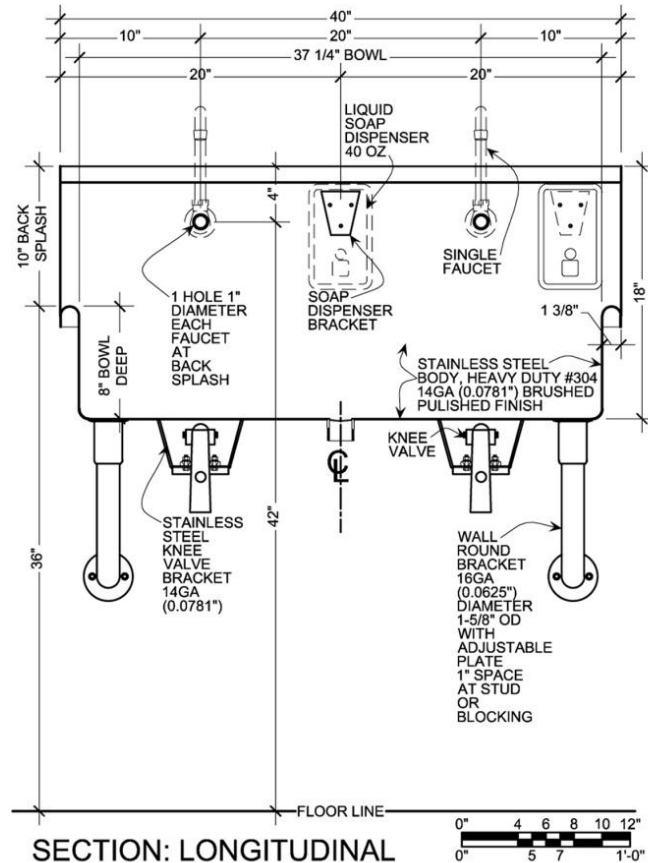

**WASH UP HAND SINK:**

**2 STATION STAINLESS STEEL HANDS FREE WITH KNEE VALVES AND 2 LIQUID SOAP DISPENSERS 40OZ, 2 PERSON MODEL: 022K40208R**

**MADE IN AMERICA**

**SHOP DRAWING**

**ITEMS INCLUDED:**

**ANCHORING:**

**CLIP DETAIL:**