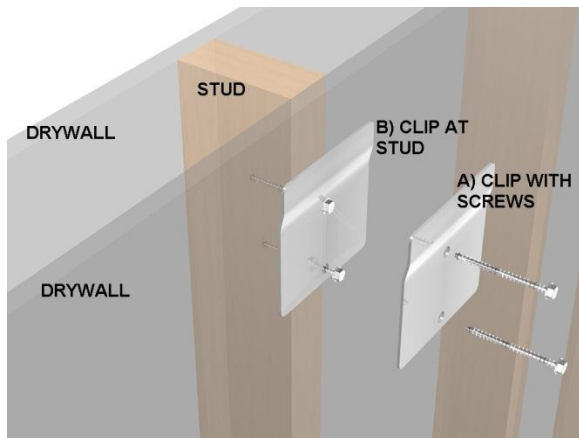

**WASH UP HAND SINK:**

**2 STATION STAINLESS STEEL HANDS FREE WITH KNEE VALVES AND 2 LIQUID SOAP DISPENSERS 40OZ, 2 PERSON MODEL: 022K40208R**

**MADE IN AMERICA**

**SHOP DRAWING**

**ITEMS INCLUDED:**

**ANCHORING:**

**CLIP DETAIL:**