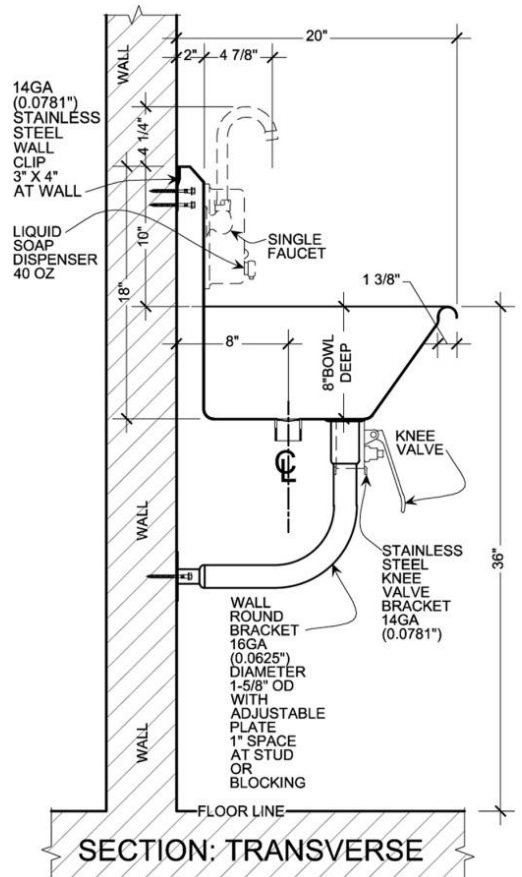

**WASH UP HAND SINK:**

**2 STATION STAINLESS STEEL HANDS FREE WITH KNEE VALVES AND 2 LIQUID SOAP DISPENSERS 40OZ, 2 PERSON MODEL: 022K40208R**

**MADE IN AMERICA**

**SHOP DRAWING**

**ITEMS INCLUDED:**

**ANCHORING:**

**CLIP DETAIL:**