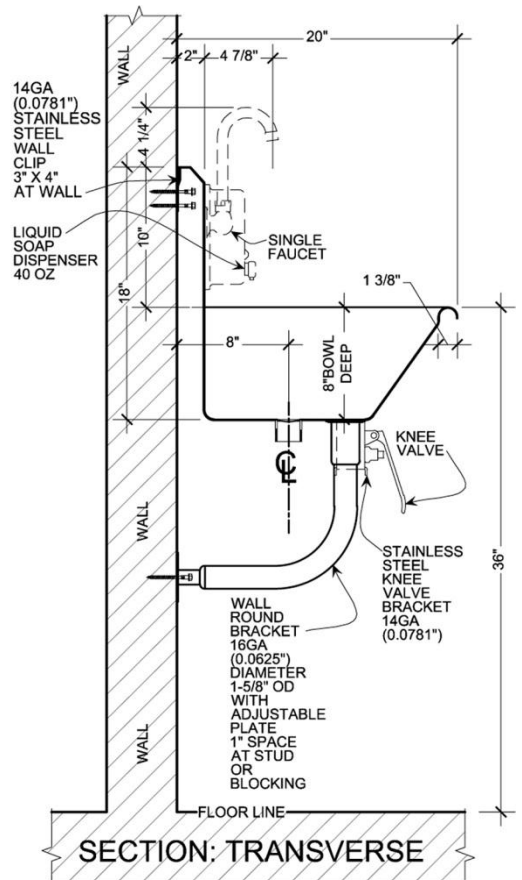

WASH UP HAND SINK:
2 STATION STAINLESS STEEL HANDS FREE WITH KNEE VALVES
MODEL: 021K48208R

MADE IN AMERICA

SHOP DRAWING

ITEMS INCLUDED:

ANCHORING:

CLIP DETAIL: