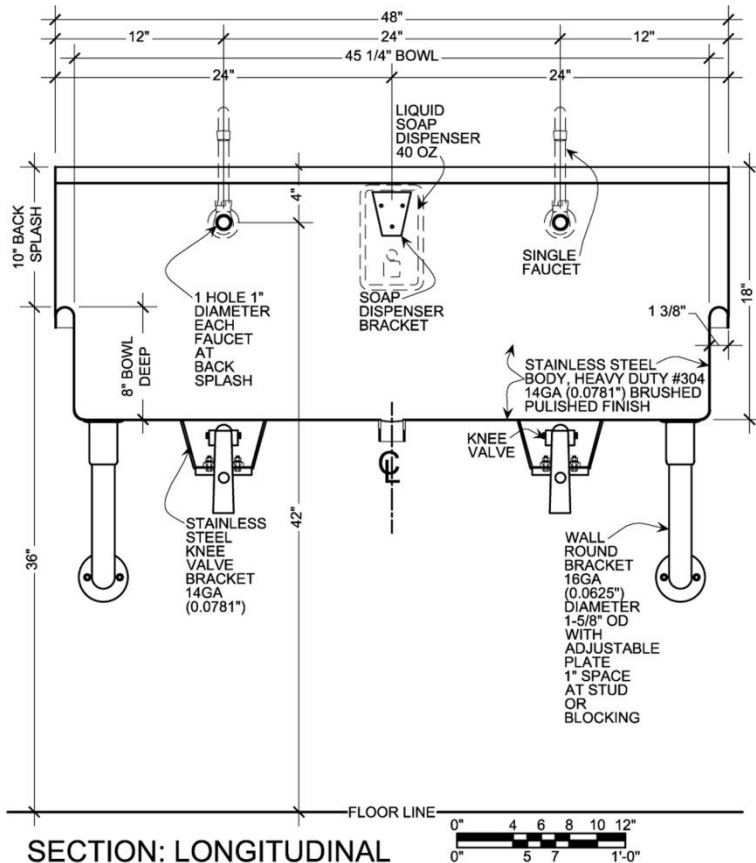

WASH UP HAND SINK:
2 STATION STAINLESS STEEL HANDS FREE WITH KNEE VALVES
MODEL: 021K48208R

MADE IN AMERICA

SHOP DRAWING

ITEMS INCLUDED:

ANCHORING:

CLIP DETAIL: