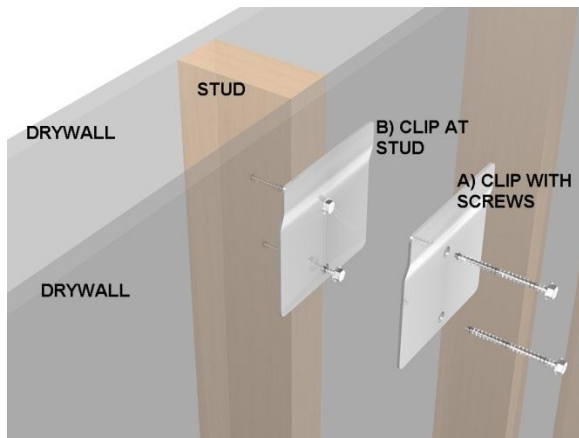

WASH UP HAND SINK:
2 STATION STAINLESS STEEL HANDS FREE WITH KNEE VALVES
MODEL: 021K48208R

MADE IN AMERICA

SHOP DRAWING

ITEMS INCLUDED:

ANCHORING:

CLIP DETAIL: