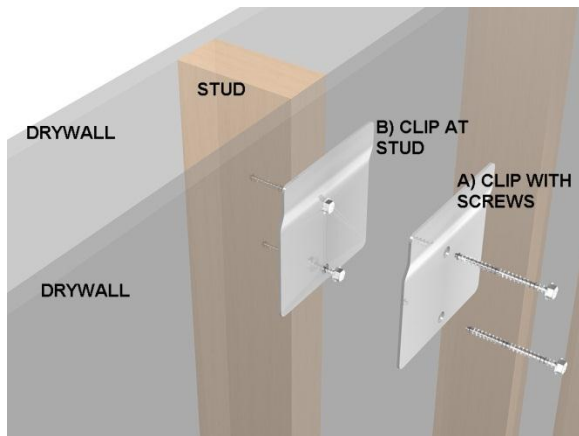

**WASH UP HAND SINK:**  
**1 STATION STAINLESS STEEL WITH MANUAL FAUCETS HEAVY DUTY FOR ONE USER**  
**MODEL: 011M24208B**

**SHOP DRAWING**

**ITEMS INCLUDED:**

**MANUAL FAUCET WITH RED AND BLUE INDEX**

**LIQUID SOAP DISPENSER 40 OZ**

**1-1/2" OR 2" NPT STAINLESS STEEL SOLID WELDED TO THE BOWL**

**DRAIN SYSTEM: IMPROVED DRAIN SYSTEM, NO MORE SEAL LEAKS OR LOOSE BASKET STRAINER, SOLID WELDED 1-1/2" NPT, SCHEDULE 40 STAINLESS STEEL 304, PLUS A WELDED 3/16" DIAMETER HOLES 16 GA (0.0625") STAINLESS STEEL PERFORATED SCREEN**

**ANCHORING:**

**CLIP DETAIL:**