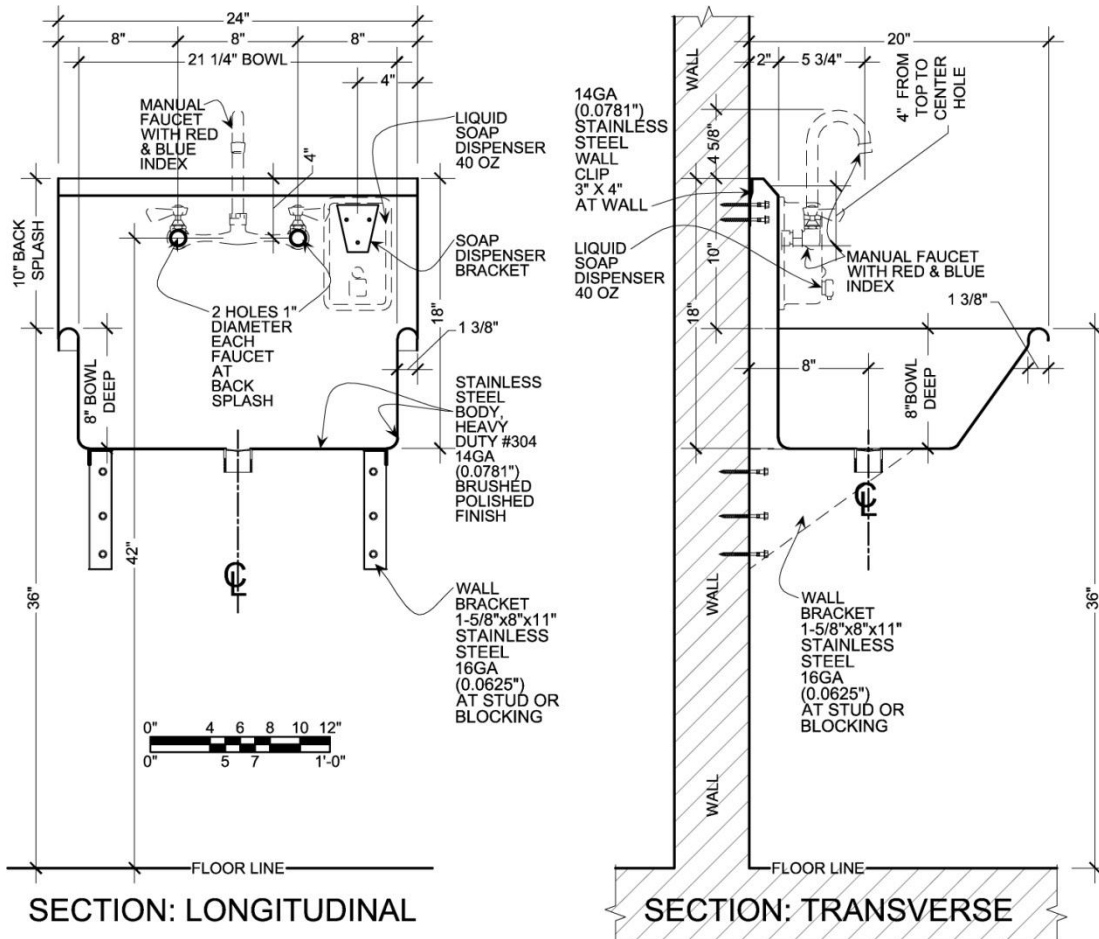

**WASH UP HAND SINK:**  
**1 STATION STAINLESS STEEL WITH MANUAL FAUCETS HEAVY DUTY FOR ONE USER**  
**MODEL: 011M24208B**

**SHOP DRAWING**

**ITEMS INCLUDED:**

**MANUAL FAUCET WITH RED AND BLUE INDEX**

**LIQUID SOAP DISPENSER 40 OZ**

**1-1/2" OR 2" NPT STAINLESS STEEL SOLID WELDED TO THE BOWL**

**DRAIN SYSTEM: IMPROVED DRAIN SYSTEM, NO MORE SEAL LEAKS OR LOOSE BASKET STRAINER, SOLID WELDED 1-1/2" NPT, SCHEDULE 40 STAINLESS STEEL 304, PLUS A WELDED 3/16" DIAMETER HOLES 16 GA (0.0625") STAINLESS STEEL PERFORATED SCREEN**

**ANCHORING:**

**CLIP DETAIL:**